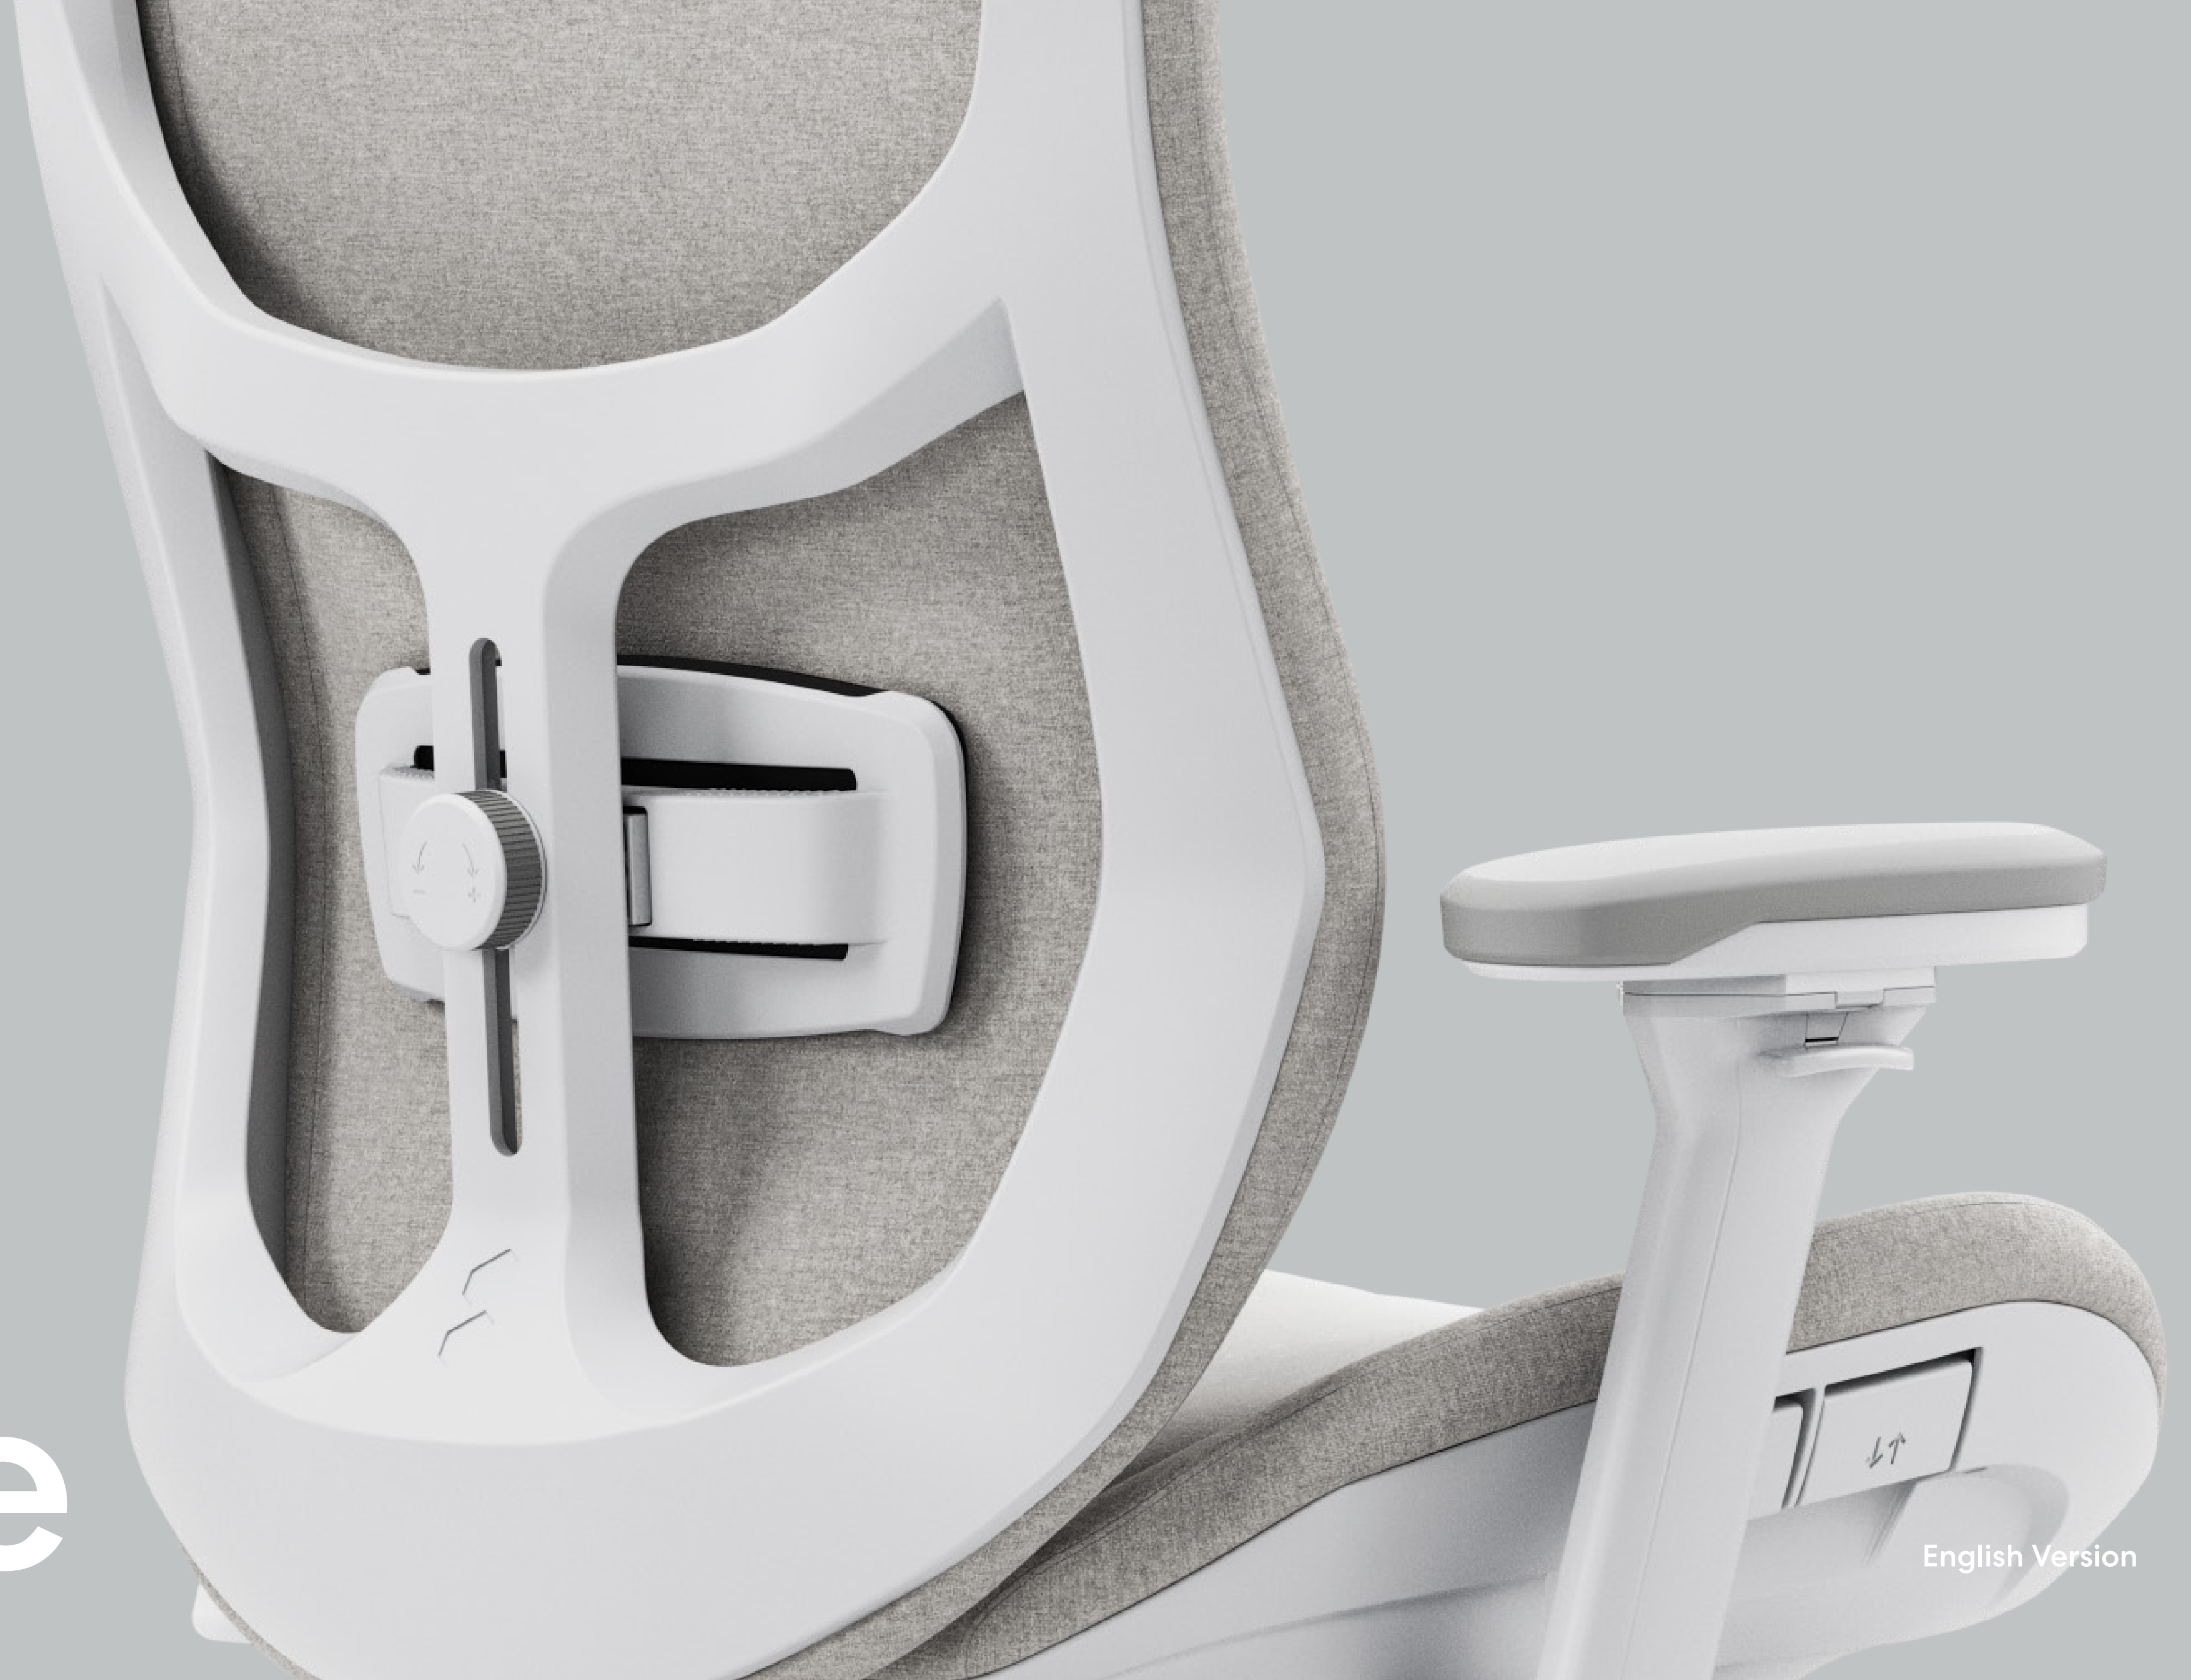

PRODUCT SHEET

Refine