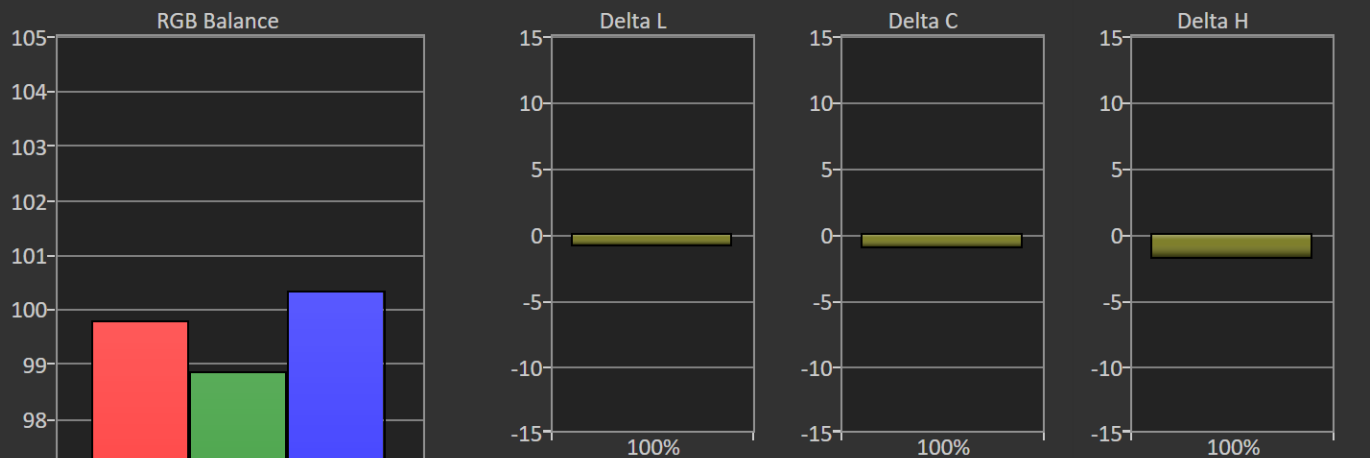

Saturation: True Black 400

Dell AW3225QF – 10% APL

Portrait Display Calman Ultimate | Target: Avg. DeltaE < 2.0 | Max. DeltaE < 4.5

BT.2020 Saturation Sweeps

dE Formula: 2000

Current Reading

x: 0.4484
y: 0.5251
fL: 24.998
cd/m²: 85.65

	20%	40%	60%	80%	100%
x: CIE31	0.3507	0.3832	0.4150	0.4451	0.4484
y: CIE31	0.3775	0.4266	0.4743	0.5197	0.5251
Y	88.0319	86.7797	85.8382	85.6607	85.6502
Target x:CIE31	0.3393	0.3662	0.3930	0.4196	0.4465
Target y:CIE31	0.3704	0.4123	0.4540	0.4955	0.5374
Target Y	92.3968	91.0846	90.0442	89.2031	88.4963

Saturation: True Black 400

Dell AW3225QF – 10% APL

Portrait Display Calman Ultimate | Target: Avg. DeltaE < 2.0 | Max. DeltaE < 4.5

P3 Saturation Sweeps inside BT.2020

dE Formula: 2000

Current Reading

x: 0.4423
y: 0.5307
fL: 24.612
cd/m²: 84.326