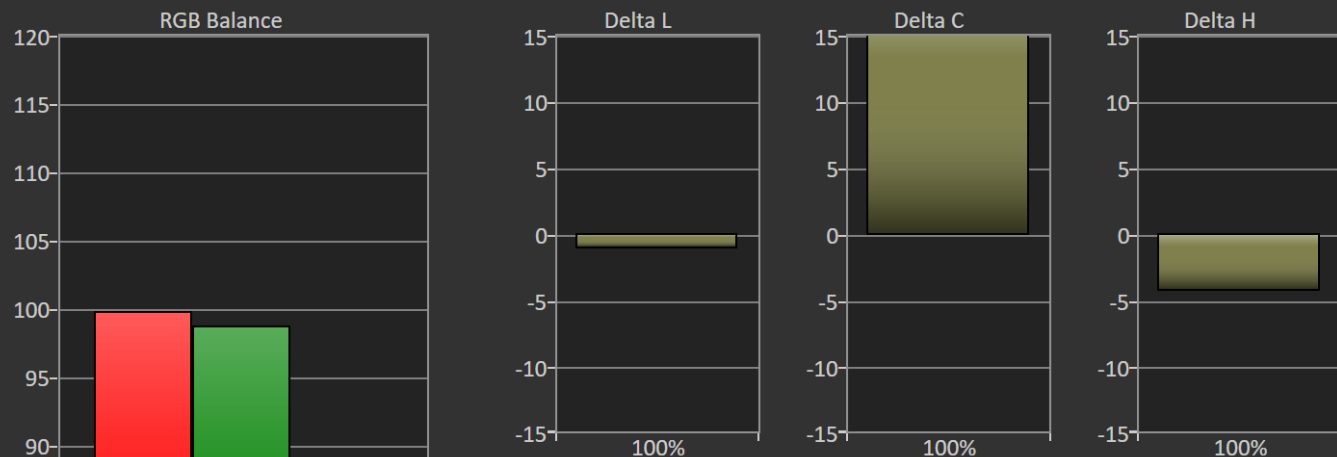

Saturation: True Black 400

Dell AW3225QF – 10% APL

Portrait Display Calman Ultimate | Target: Avg. DeltaE < 2.0 | Max. DeltaE < 4.5

P3 Saturation Sweeps inside BT.2020

dE Formula: 2000

Current Reading

x: 0.4423
y: 0.5307
fL: 24.612
cd/m²: 84.326

	20%	40%	60%	80%	100%
x: CIE31	0.3513	0.3769	0.4061	0.4357	0.4423
y: CIE31	0.3775	0.4291	0.4744	0.5208	0.5307
Y	88.0325	85.6046	84.5738	84.6479	84.3263
Target x:CIE31	0.3393	0.3611	0.3858	0.4118	0.4375
Target y:CIE31	0.3704	0.4141	0.4536	0.4953	0.5364
Target Y	92.3968	90.1324	89.1615	88.3224	87.6345

Saturation: True Black 400

Dell AW3225QF – 10% APL

Portrait Display Calman Ultimate | Target: Avg. DeltaE < 2.0 | Max. DeltaE < 4.5

BT.709 Saturation Sweeps inside BT.2020

dE Formula: 2000

Current Reading

x: 0.4423