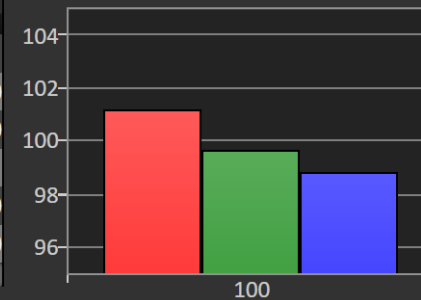

RGB Balance, without Luminance

RGB Balance, with Luminance

EOTF

Luminance

Gray Scale: True Black 400

Dell AW3225QF – 10% APL

Portrait Display Calman Ultimate | Target: Avg. DeltaE < 2.0

Grayscale Tracking

dE Formula: 2000

Current Reading:

x: 0.319

y: 0.3311

fL: 129.753

cd/m²: 444.567

	0	5	10	15	20	25	30	35	40	45	50
Y	0.002	0.104	0.409	0.989	2.204	4.676	8.615	15.887	28.670	51.068	89.292
x: CIE31	0.396	0.276	0.309	0.316	0.319	0.321	0.320	0.321	0.320	0.320	0.320
y: CIE31	0.340	0.266	0.314	0.324	0.323	0.329	0.327	0.330	0.331	0.330	0.330
Target Y	0.000	0.063	0.342	0.982	2.429	5.226	9.791	18.223	32.448	55.925	94.075
Target x:CIE31	0.313	0.313	0.313	0.313	0.313	0.313	0.313	0.313	0.313	0.313	0.313
Target y:CIE31	0.329	0.329	0.329	0.329	0.329	0.329	0.329	0.329	0.329	0.329	0.329

Peak vs. Window Size: True Black 400

Dell AW3225QF

Portrait Display Calman Ultimate

ColorMatch HDR: True Black 400

Dell AW3225QF – 10% APL

Portrait Display Calman Ultimate | Target: Avg. DeltaE < 2.5 | Max. DeltaE < 4.5