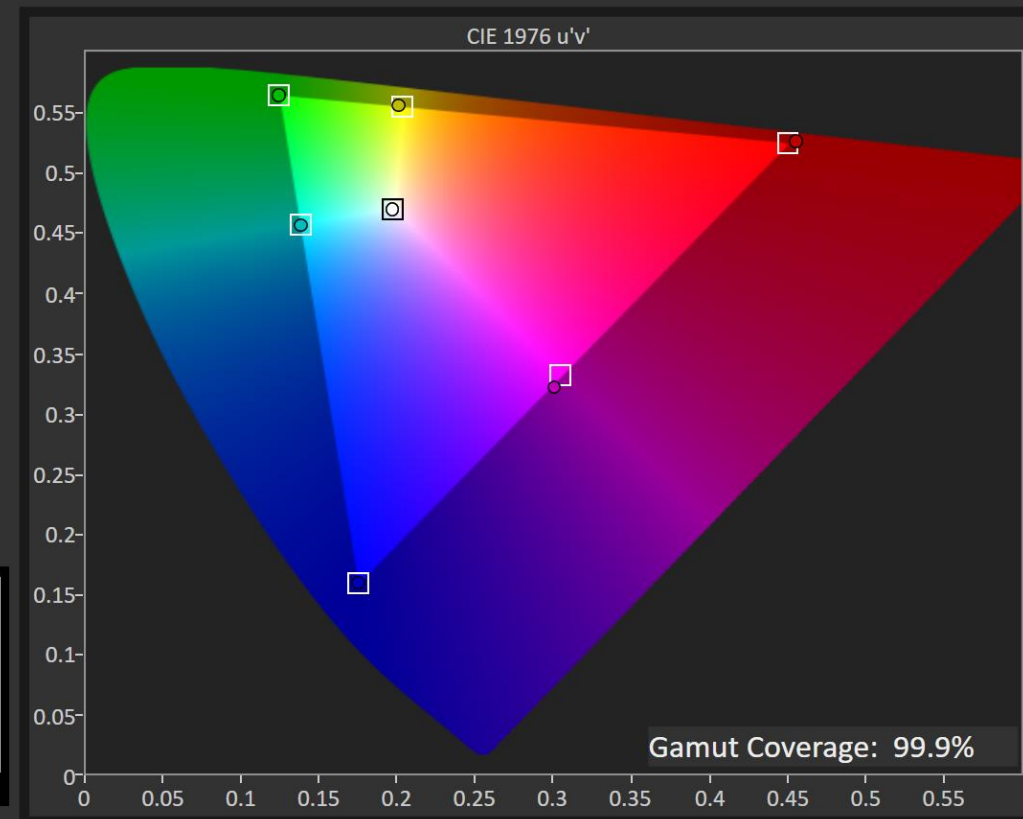

Color Space: OSD Gamer 1 calibrated

LG 32GS95UX - sRGB

Portrait Display Calman Ultimate | Target: 99 %

Color Gamut

dE Formula: 2000

Current Reading

x: 0.3122 y: 0.3291

fL: 59.78

ColorChecker: OSD Gamer 1 calibrated

LG 32GS95UX - sRGB

Portrait Display Calman Ultimate | Target: Avg. DeltaE < 2.5 | Max. DeltaE < 4.5

ColorChecker

Display analysis is performed with the X-Rite/Pantone ColorChecker® target colors.