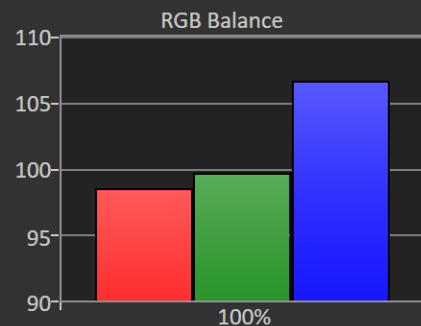

Avg dE2000: 0.92

Max dE2000: 1.67

Current Reading

x: 0.4312 y: 0.5339

fL: 28.79

cd/m²: 98.66