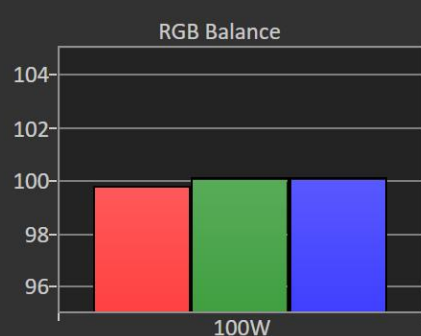

Gray Scale: OSD Gamer 1 calibrated

LG 32GS95UX – sRGB/DCI-P3

Portrait Display Calman Ultimate | Target: Avg. DeltaE < 2.0 | CCT 6500K | Gamma 2.2

Grayscale - Multi

Avg dE2000: 0.5

Avg CCT: 6521

Contrast Ratio: 35403

Color Space: OSD Gamer 1 calibrated

LG 32GS95UX - sRGB

Portrait Display Calman Ultimate | Target: 99 %

Color Gamut

dE Formula: 2000

Current Reading

x: 0.3122 y: 0.3291

fL: 59.78

cd/m²: 204.81

	White	Red	Green	Blue	Cyan	Magenta	Yellow	100W
x: CIE31	0.3116	0.6453	0.3011	0.1500	0.2245	0.3121	0.4178	0.3122
y: CIE31	0.3287	0.3301	0.6033	0.0601	0.3267	0.1476	0.5108	0.3291
Y	108.6448	21.3945	78.1023	8.1243	87.0484	29.6331	100.1725	204.81
Target Y	108.4495	23.0624	77.5585	7.8285	85.3870	30.8909	100.6210	204.81
ΔE 2000	0.6306	1.3974	0.3847	0.4072	0.6473	1.2286	0.8415	0.4422
ΔE ITD	0.7171	5.4720	1.7740	2.1926	1.5710	5.4122	2.0220	0.3451

ColorChecker: OSD Gamer 1 calibrated

LG 32GS95UX - sRGB

Portrait Display Calman Ultimate | Target: Avg. DeltaE < 2.5 | Max. DeltaE < 4.5

ColorChecker

Display analysis is performed with the X-Rite/Pantone ColorChecker® target colors.