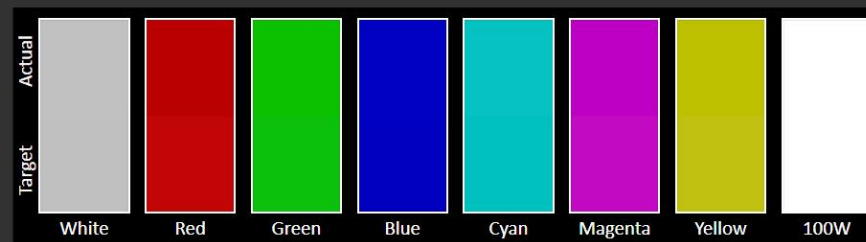

Color Space: OSD Gamer 1 calibrated

LG 32GS95UX - sRGB

Portrait Display Calman Ultimate | Target: 99 %

Color Gamut

dE Formula: 2000

Current Reading

x: 0.3122 y: 0.3291

fL: 59.78

cd/m²: 204.81

	White	Red	Green	Blue	Cyan	Magenta	Yellow	100W
x: CIE31	0.3116	0.6453	0.3011	0.1500	0.2245	0.3121	0.4178	0.3122
y: CIE31	0.3287	0.3301	0.6033	0.0601	0.3267	0.1476	0.5108	0.3291
Y	108.6448	21.3945	78.1023	8.1243	87.0484	29.6331	100.1725	204.81
Target Y	108.4495	23.0624	77.5585	7.8285	85.3870	30.8909	100.6210	204.81
ΔE 2000	0.6306	1.3974	0.3847	0.4072	0.6473	1.2286	0.8415	0.4422
ΔE ITD	0.7171	5.4720	1.7740	2.1926	1.5710	5.4122	2.0220	0.3451

ColorChecker: OSD Gamer 1 calibrated

LG 32GS95UX - sRGB

Portrait Display Calman Ultimate | Target: Avg. DeltaE < 2.5 | Max. DeltaE < 4.5

ColorChecker

Display analysis is performed with the X-Rite/Pantone ColorChecker® target colors.