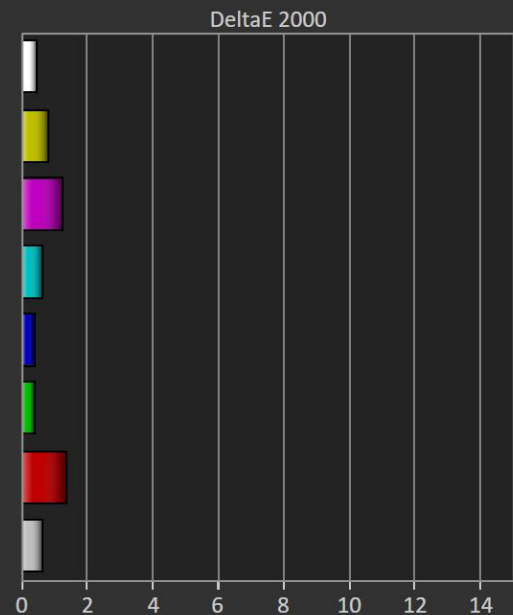

Color Space: OSD Gamer 1 calibrated

LG 32GS95UX - sRGB

Portrait Display Calman Ultimate | Target: 99 %

Color Gamut

dE Formula: 2000

Current Reading

x: 0.3122 y: 0.3291

fL: 59.78

cd/m²: 204.81

	White	Red	Green	Blue	Cyan	Magenta	Yellow	100W
x: CIE31	0.3116	0.6453	0.3011	0.1500	0.2245	0.3121	0.4178	0.3122
y: CIE31	0.3287	0.3301	0.6033	0.0601	0.3267	0.1476	0.5108	0.3291
Y	108.6448	21.3945	78.1023	8.1243	87.0484	29.6331	100.1725	204.81
Target Y	108.4495	23.0624	77.5585	7.8285	85.3870	30.8909	100.6210	204.81
ΔE 2000	0.6306	1.3974	0.3847	0.4072	0.6473	1.2286	0.8415	0.4422
ΔE ITD	0.7171	5.4720	1.7740	2.1926	1.5710	5.4122	2.0220	0.3451

ColorChecker: OSD Gamer 1 calibrated

LG 32GS95UX - sRGB

Portrait Display Calman Ultimate | Target: Avg. DeltaE < 2.5 | Max. DeltaE < 4.5

ColorChecker

Display analysis is performed with the X-Rite/Pantone ColorChecker® target colors.