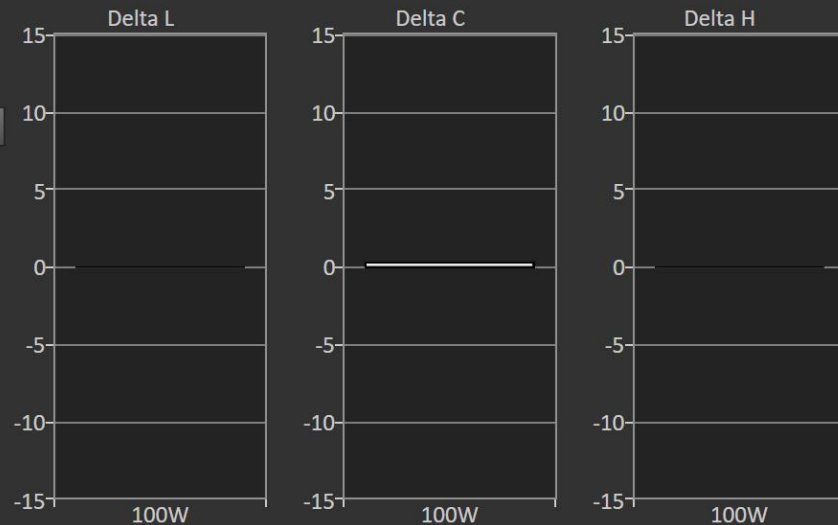

Color Space: OSD Gamer 1 calibrated

LG 32GS95UX - sRGB

Portrait Display Calman Ultimate | Target: 99 %

Color Gamut

dE Formula: 2000

Current Reading

x: 0.3122 y: 0.3291

fL: 59.78

cd/m²: 204.81

	White	Red	Green	Blue	Cyan	Magenta	Yellow	100W
x: CIE31	0.3116	0.6453	0.3011	0.1500	0.2245	0.3121	0.4178	0.3122
y: CIE31	0.3287	0.3301	0.6033	0.0601	0.3267	0.1476	0.5108	0.3291
Y	108.6448	21.3945	78.1023	8.1243	87.0484	29.6331	100.1725	204.81
Target Y	108.4495	23.0624	77.5585	7.8285	85.3870	30.8909	100.6210	204.81
ΔE 2000	0.6306	1.3974	0.3847	0.4072	0.6473	1.2286	0.8415	0.4422
ΔE ITD	0.7171	5.4720	1.7740	2.1926	1.5710	5.4122	2.0220	0.3451

ColorChecker: OSD Gamer 1 calibrated

LG 32GS95UX - sRGB

Portrait Display Calman Ultimate | Target: Avg. DeltaE < 2.5 | Max. DeltaE < 4.5

ColorChecker

Display analysis is performed with the X-Rite/Pantone ColorChecker® target colors.