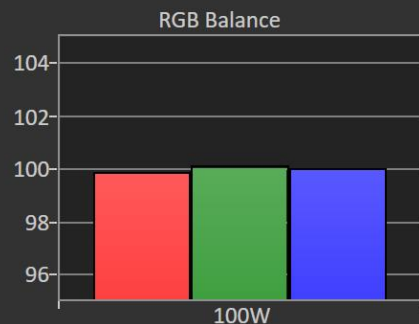

Saturation: OSD Gamer 1 calibrated

LG 32GS95UX - sRGB

Portrait Display Calman Ultimate | Target: Avg. DeltaE < 2.5 | Max. DeltaE < 4.5

Saturation Sweeps

Avg dE2000: 0.91

Max dE2000: 1.45

Current Reading

x: 0.4176 y: 0.5105

Color Space: OSD Gamer 1 calibrated

LG 32GS95UX – DCI-P3

Portrait Display Calman Ultimate | Target: 99 %

Color Gamut

dE Formula: 2000

Current Reading

x: 0.3123 y: 0.3292

fL: 60.24

cd/m²: 206.39

	White	Red	Green	Blue	Cyan	Magenta	Yellow	100W
x: CIE31	0.3116	0.6744	0.2648	0.1497	0.2000	0.3246	0.4311	0.3123
y: CIE31	0.3287	0.3254	0.6756	0.0598	0.3275	0.1456	0.5338	0.3292
Y	109.7799	24.0857	74.8247	9.0378	84.8551	32.6579	97.8164	206.39
Target Y	109.2908	25.0264	75.5998	8.6646	84.2644	33.6910	100.6262	206.39
ΔE 2000	0.5516	1.1641	1.2621	0.5193	0.9231	1.2566	1.7736	0.473
ΔE ITD	0.7124	0.9064	0.9615	0.9911	1.4020	1.7022	0.4227	0.251

ColorChecker: OSD Gamer 1 calibrated

LG 32GS95UX – DCI-P3

Portrait Display Calman Ultimate | Target: Avg. DeltaE < 2.5 | Max. DeltaE < 4.5

ColorChecker

Display analysis is performed with the X-Rite/Pantone ColorChecker® target colors.