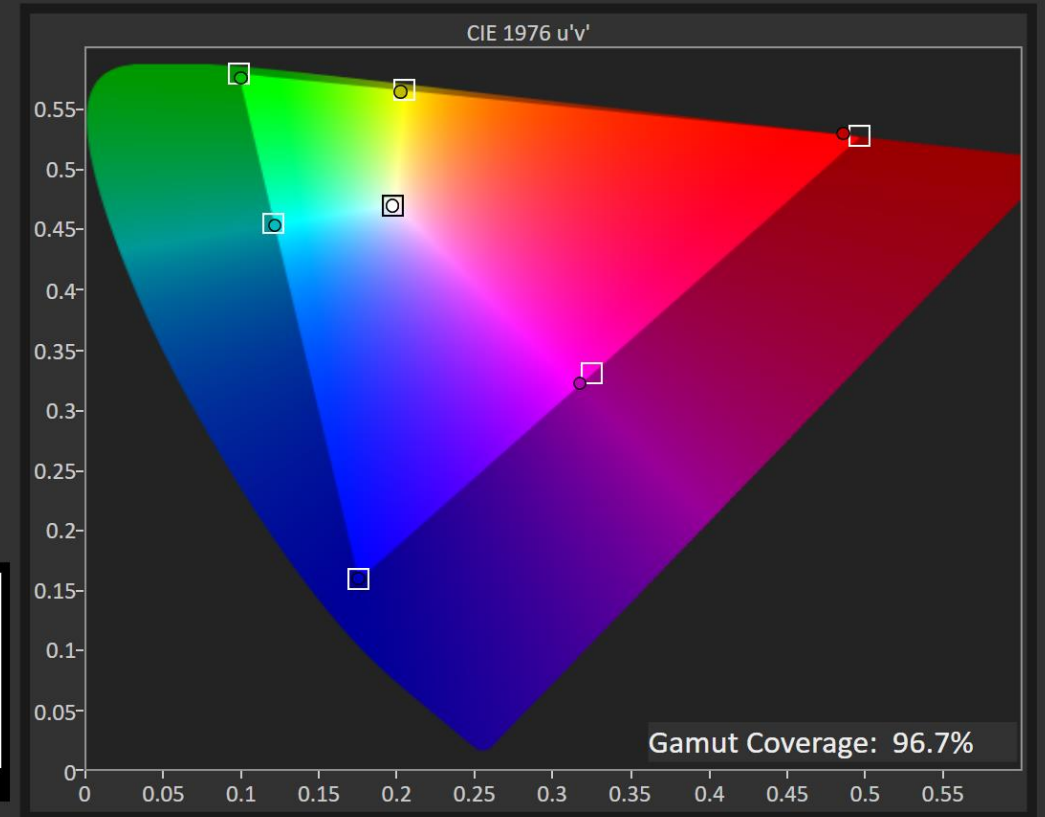

Color Space: OSD Gamer 1 calibrated

LG 32GS95UX – DCI-P3

Portrait Display Calman Ultimate | Target: 99 %

Color Gamut

dE Formula: 2000

Current Reading

x: 0.3123 y: 0.3292

fL: 60.24