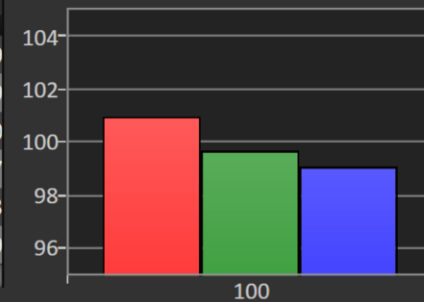

RGB Balance, without Luminance

RGB Balance, with Luminance

EOTF

Luminance

Gray Scale: Dolby Vision Bright

Dell AW3225QF – 10% APL

Portrait Display Calman Ultimate | Target: Avg. DeltaE < 2.0

Grayscale Tracking

Current Reading:

x: 0.3178

y: 0.3305

fL: 125.902

cd/m²: 431.372

	0	5	10	15	20	25	30	35	40	45	50
Y	0.002	0.270	0.878	2.224	5.303	11.456	20.135	39.425	74.000	132.381	228.9
x: CIE31	0.281	0.307	0.317	0.319	0.321	0.320	0.320	0.320	0.319	0.319	0.319
y: CIE31	0.175	0.306	0.324	0.322	0.328	0.328	0.330	0.330	0.330	0.330	0.330
Target Y	0.000	0.063	0.342	0.982	2.429	5.226	9.791	18.223	32.448	55.925	94.07
Target x:CIE31	0.313	0.313	0.313	0.313	0.313	0.313	0.313	0.313	0.313	0.313	0.313
Target y:CIE31	0.329	0.329	0.329	0.329	0.329	0.329	0.329	0.329	0.329	0.329	0.329

Peak vs. Window Size: Dolby Vision Bright

Dell AW3225QF

Portrait Display Calman Ultimate