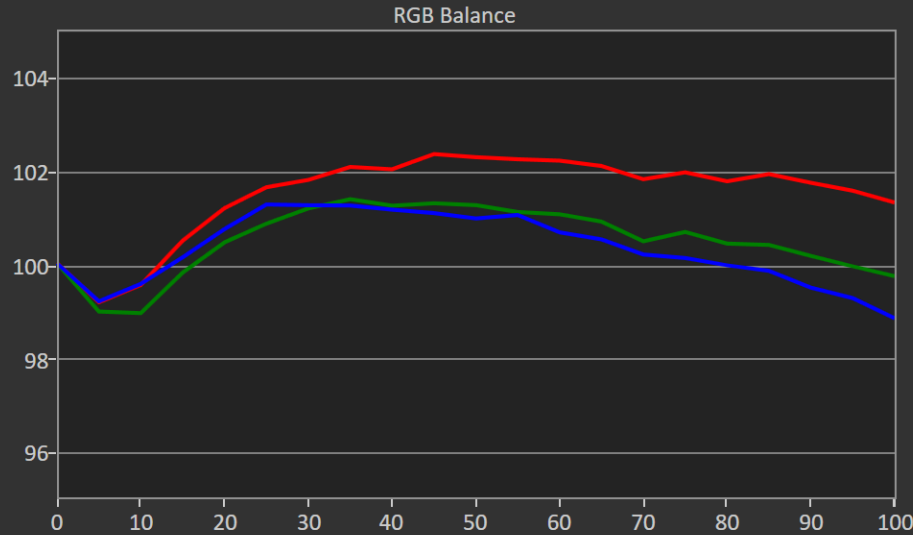

# Gray Scale: OSD Default Settings

Dell AW3225QF - sRGB

Portrait Display Calman Ultimate | Target: Avg. DeltaE < 2.0 | CCT 6500K | Gamma 2.2

## Grayscale - Multi

dE Formula: 2000

Avg dE2000: 1.8

Avg CCT: 6338

Contrast Ratio: 324983

Average Gamma: 2.118

# ColorChecker: OSD Default Settings

Dell AW3225QF - sRGB

Portrait Display Calman Ultimate | Target: Avg. DeltaE < 2.5 | Max. DeltaE < 4.5

## ColorChecker

Display analysis is performed with the X-Rite/Pantone ColorChecker® target colors.

dE Formula: 2000

Avg dE2000: 4.68

Max dE2000: 7.96

Current Reading

x: 0.4805 y: 0.3781

fL: 21.05