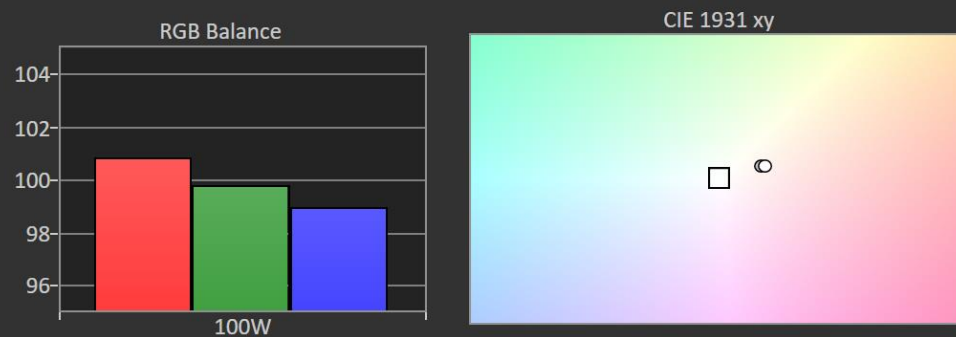

Current Reading

x: 0.3175   y: 0.3313

fL: 56.08

cd/m²: 192.16

	White	Red	Green	Blue	Cyan	Magenta	Yellow	100W
x: CIE31	0.3170	0.6902	0.2393	0.1448	0.1856	0.3520	0.4412	0.3175
y: CIE31	0.3311	0.3051	0.7154	0.0555	0.3405	0.1502	0.5317	0.3313
Y	103.8461	24.7847	72.2000	7.3556	79.6956	32.2197	97.2430	192.16
Target Y	100.1140	26.3011	67.8765	5.9364	73.8130	32.2375	94.1776	192.16
ΔE 2000	2.0543	2.2832	5.3855	2.2044	5.4330	1.6975	1.7399	2.5729
ΔE ITD	2.6002	26.8170	24.8202	27.2845	26.0045	22.6000	7.6286	2.8270