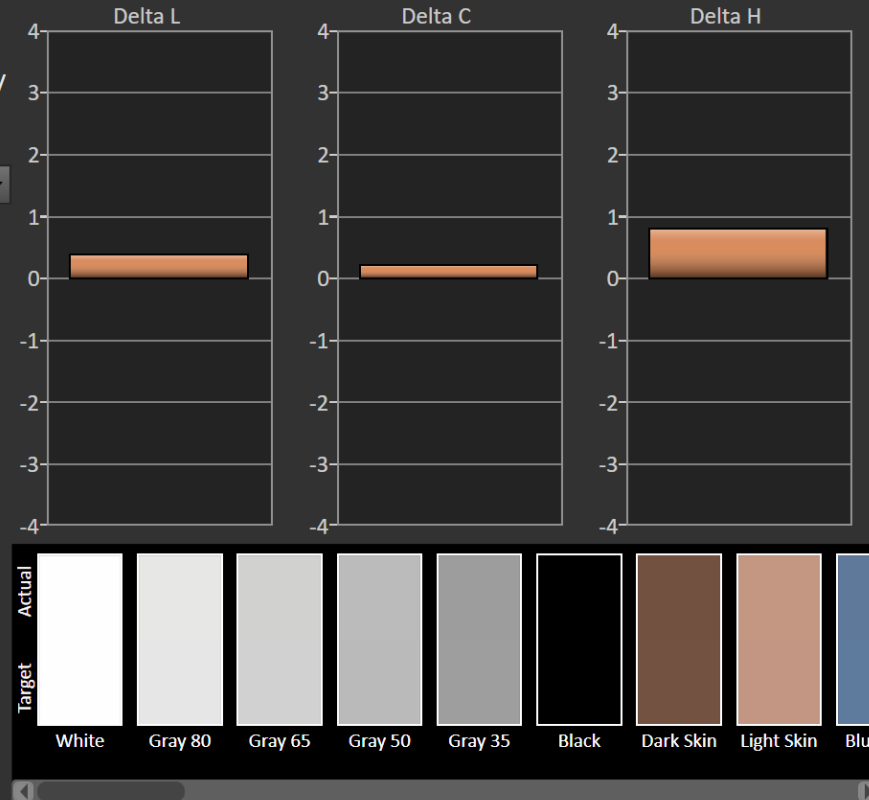

ColorChecker: OSD Game 1 calibrated

Dell AW3225QF - sRGB

Portrait Display Calman Ultimate | Target: Avg. DeltaE < 2.5 | Max. DeltaE < 4.5

ColorChecker

Display analysis is performed with the X-Rite/Pantone ColorChecker® target colors.

dE Formula: 2000

Avg dE2000: 0.46

Max dE2000: 1.15

Current Reading

x: 0.4471 y: 0.3855

fL: 20.72

cd/m²: 71.01

	White	Gray 80	Gray 65	Gray 50	Gray 35	Black	Dark Skin	Light Skin	Blue Sky	Foliage	Blue Flower	Bluish Green	Orange	Purplish
x: CIE31	0.3130	0.3137	0.3133	0.3133	0.3130	0.3679	0.4035	0.3810	0.2509	0.3431	0.2684	0.2636	0.5134	0.2158
y: CIE31	0.3287	0.3303	0.3300	0.3300	0.3282	0.3095	0.3642	0.3565	0.2646	0.4290	0.2528	0.3625	0.4093	0.1910
Y	203.8804	163.0306	130.3071	101.5640	69.3745	0.0010	20.2432	72.0208	37.4344	26.3889	47.5439	85.7850	58.6931	23.1497
Target x:CIE31	0.3127	0.3127	0.3127	0.3127	0.3127	0.3127	0.4003	0.3795	0.2496	0.3395	0.2681	0.2626	0.5122	0.2166
Target y:CIE31	0.3290	0.3290	0.3290	0.3290	0.3290	0.3290	0.3642	0.3562	0.2656	0.4271	0.2525	0.3616	0.4063	0.1920
Target Y	203.8804	161.3302	129.9935	100.1095	69.7097	0.0000	20.5375	71.1444	38.1224	26.5706	47.5418	85.3709	57.7957	23.9639
ΔE 2000	0.4822	0.6909	0.4690	0.5385	0.5954	0.0074	0.5344	0.4246	0.9456	0.6239	0.0650	0.2802	0.9136	0.5777
ΔE ITP	0.3087	0.9792	0.4303	1.1007	0.5521	4.7550	1.8348	1.2299	1.7234	1.7328	0.1603	0.6706	2.4864	2.2087

Saturation: OSD Game 1 calibrated

Dell AW3225QF - sRGB

Portrait Display Calman Ultimate | Target: Avg. DeltaE < 2.5 | Max. DeltaE < 4.5

Saturation Sweeps

Avg dE2000: 0.4

Max dE2000: 0.72

Current Reading

x: 0.4211 y: 0.5059