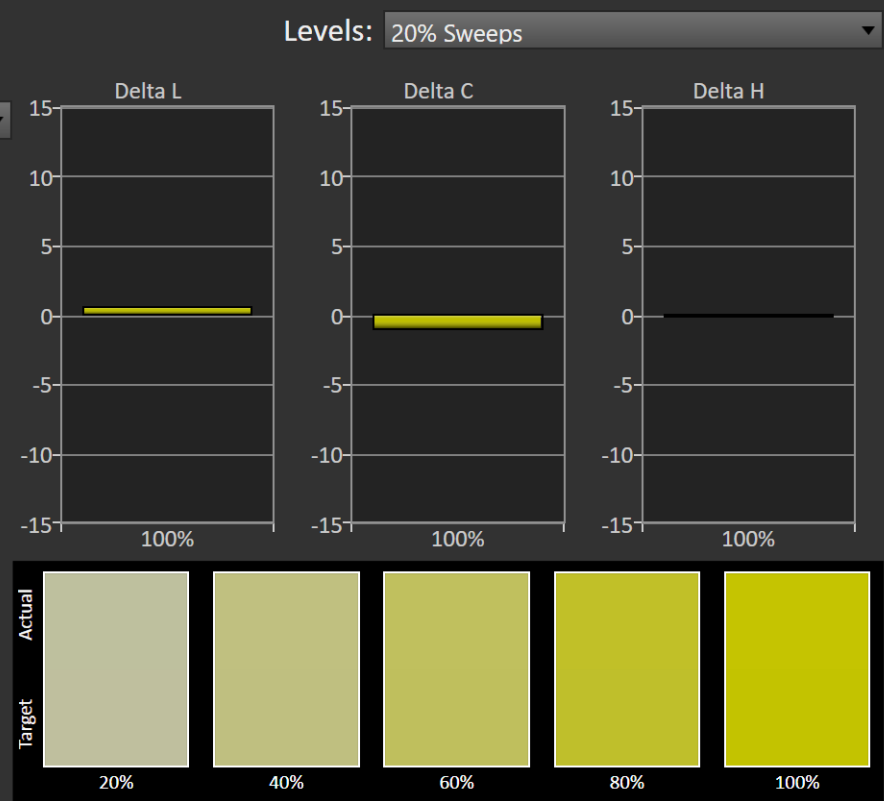

ColorChecker: OSD Game 1 calibrated

Dell AW3225QF – DCI-P3

Portrait Display Calman Ultimate | Target: Avg. DeltaE < 2.5 | Max. DeltaE < 4.5

ColorChecker

Display analysis is performed with the X-Rite/Pantone ColorChecker® target colors.

dE Formula: 2000

Avg dE2000: 0.52

Max dE2000: 2.21

Current Reading

x: 0.4498 y: 0.3832

fl: 20.69

cd/m²: 70.9

	White	Gray 80	Gray 65	Gray 50	Gray 35	Black	Dark Skin	Light Skin	Blue Sky	Foliage	Blue Flower	Bluish Green	Orange	Purplish
x: CIE31	0.3131	0.3137	0.3133	0.3134	0.3131	0.3528	0.4044	0.3815	0.2494	0.3395	0.2681	0.2624	0.5118	0.2139
y: CIE31	0.3288	0.3304	0.3300	0.3301	0.3283	0.3522	0.3615	0.3539	0.2644	0.4266	0.2562	0.3596	0.4080	0.1925
Y	203.5494	162.7116	130.3553	101.4813	69.6828	0.0012	19.9057	69.9869	37.1341	26.5369	46.9200	85.7043	58.8691	23.2476
Target x:CIE31	0.3127	0.3127	0.3127	0.3127	0.3127	0.3127	0.4006	0.3789	0.2489	0.3373	0.2674	0.2615	0.5113	0.2151
Target y:CIE31	0.3290	0.3290	0.3290	0.3290	0.3290	0.3290	0.3595	0.3537	0.2672	0.4270	0.2542	0.3561	0.4058	0.1927
Target Y	203.5494	161.0682	129.7824	99.9470	69.5965	0.0000	20.1085	69.6144	38.3587	26.7069	47.0266	84.7795	57.7732	23.9553
ΔE 2000	0.4264	0.7278	0.5015	0.5890	0.5965	0.0040	0.4835	0.5499	1.3393	0.4643	0.3856	0.8220	0.7522	0.5629
ΔE ITP	0.3011	0.9716	0.5153	1.1798	0.4907	4.9872	1.8030	1.5547	2.4852	1.1551	0.7895	1.3745	2.0322	2.1465

Saturation: OSD Game 1 calibrated

Dell AW3225QF – DCI-P3

Portrait Display Calman Ultimate | Target: Avg. DeltaE < 2.5 | Max. DeltaE < 4.5

Saturation Sweeps

Avg dE2000: 0.39

Max dE2000: 1.52

Current Reading

x: 0.4379 y: 0.5346