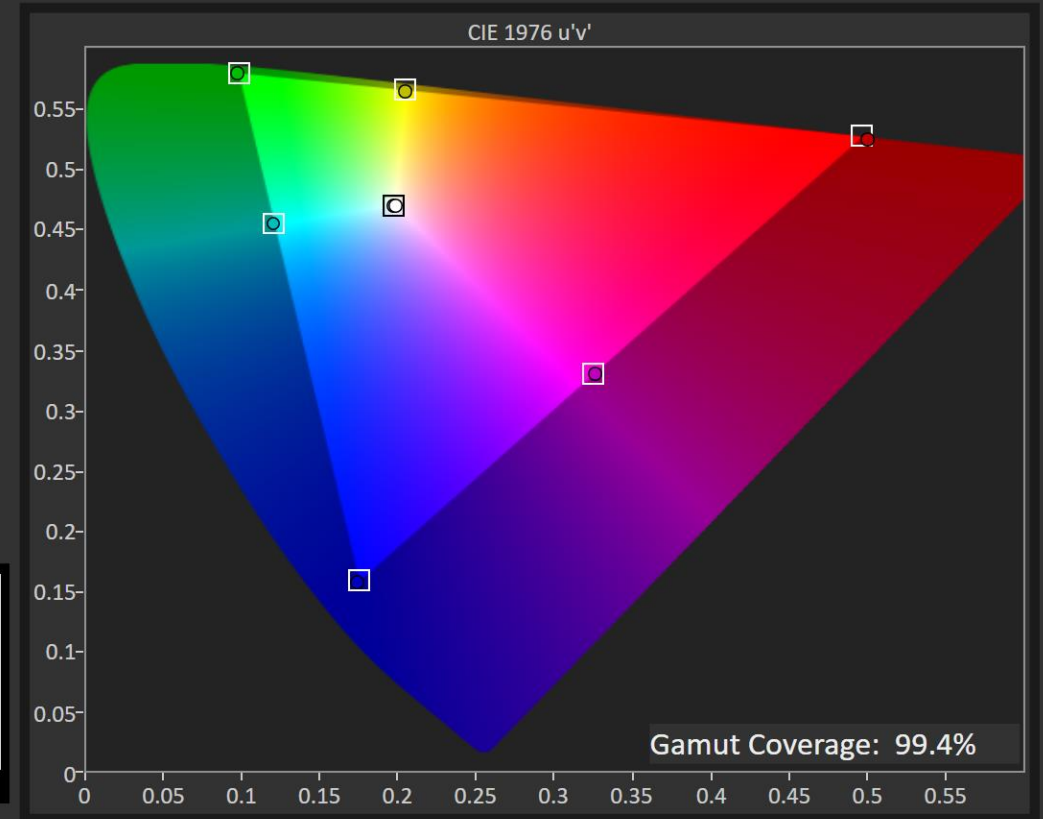

Saturation: OSD Game 1 calibrated

Dell AW3225QF - sRGB

Portrait Display Calman Ultimate | Target: Avg. DeltaE < 2.5 | Max. DeltaE < 4.5

Saturation Sweeps

Avg dE2000: 0.4

Max dE2000: 0.72

Current Reading

x: 0.4211 y: 0.5059

Color Space: OSD Game 1 calibrated

Dell AW3225QF – DCI-P3

Portrait Display Calman Ultimate | Target: 99 %

Color Gamut

Current Reading

x: 0.3132 y: 0.329

fL: 59.37

cd/m²: 203.43