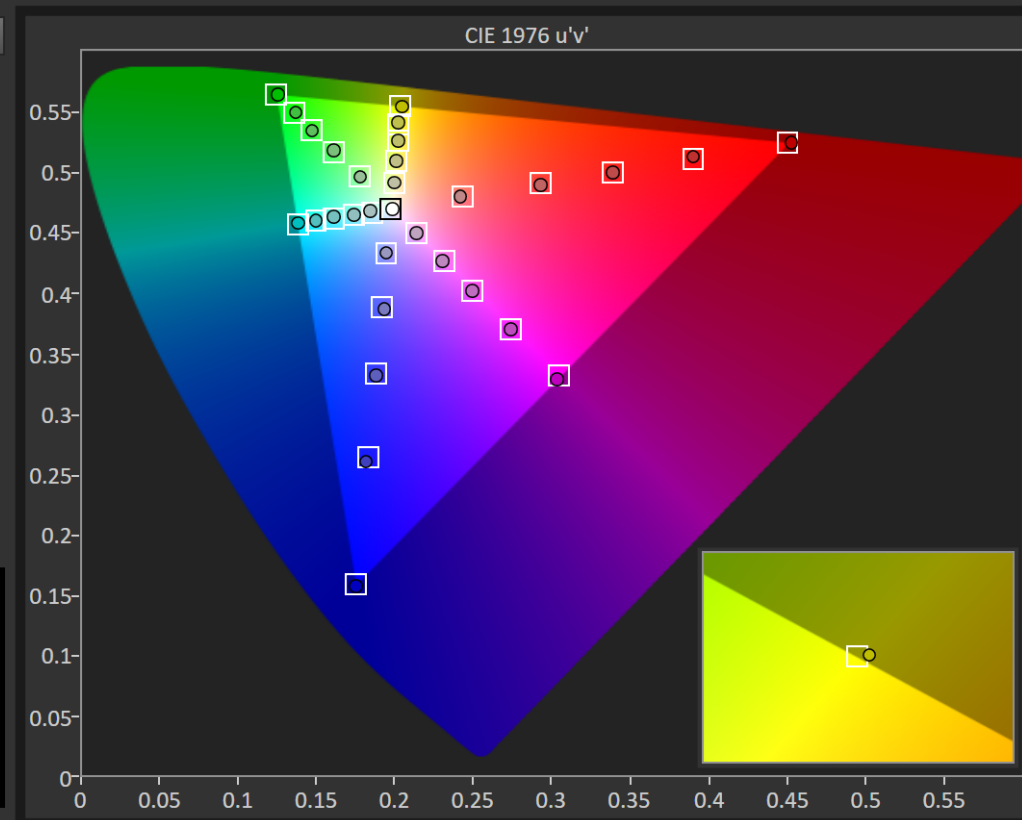

ColorChecker: OSD Game 1 calibrated

Dell AW3225QF - sRGB

Portrait Display Calman Ultimate | Target: Avg. DeltaE < 2.5 | Max. DeltaE < 4.5

ColorChecker

Display analysis is performed with the X-Rite/Pantone ColorChecker® target colors.

dE Formula: 2000

Avg dE2000: 0.46

Max dE2000: 1.15

Current Reading

x: 0.4471 y: 0.3855

fL: 20.72

cd/m²: 71.01

	White	Gray 80	Gray 65	Gray 50	Gray 35	Black	Dark Skin	Light Skin	Blue Sky	Foliage	Blue Flower	Bluish Green	Orange	Purplish
x: CIE31	0.3130	0.3137	0.3133	0.3133	0.3130	0.3679	0.4035	0.3810	0.2509	0.3431	0.2684	0.2636	0.5134	0.2158
y: CIE31	0.3287	0.3303	0.3300	0.3300	0.3282	0.3095	0.3642	0.3565	0.2646	0.4290	0.2528	0.3625	0.4093	0.1910
Y	203.8804	163.0306	130.3071	101.5640	69.3745	0.0010	20.2432	72.0208	37.4344	26.3889	47.5439	85.7850	58.6931	23.1497
Target x:CIE31	0.3127	0.3127	0.3127	0.3127	0.3127	0.3127	0.4003	0.3795	0.2496	0.3395	0.2681	0.2626	0.5122	0.2166
Target y:CIE31	0.3290	0.3290	0.3290	0.3290	0.3290	0.3290	0.3642	0.3562	0.2656	0.4271	0.2525	0.3616	0.4063	0.1920
Target Y	203.8804	161.3302	129.9935	100.1095	69.7097	0.0000	20.5375	71.1444	38.1224	26.5706	47.5418	85.3709	57.7957	23.9639
ΔE 2000	0.4822	0.6909	0.4690	0.5385	0.5954	0.0074	0.5344	0.4246	0.9456	0.6239	0.0650	0.2802	0.9136	0.5777
ΔE ITP	0.3087	0.9792	0.4303	1.1007	0.5521	4.7550	1.8348	1.2299	1.7234	1.7328	0.1603	0.6706	2.4864	2.2087

Saturation: OSD Game 1 calibrated

Dell AW3225QF - sRGB

Portrait Display Calman Ultimate | Target: Avg. DeltaE < 2.5 | Max. DeltaE < 4.5

Saturation Sweeps

Avg dE2000: 0.4

Max dE2000: 0.72

Current Reading

x: 0.4211 y: 0.5059