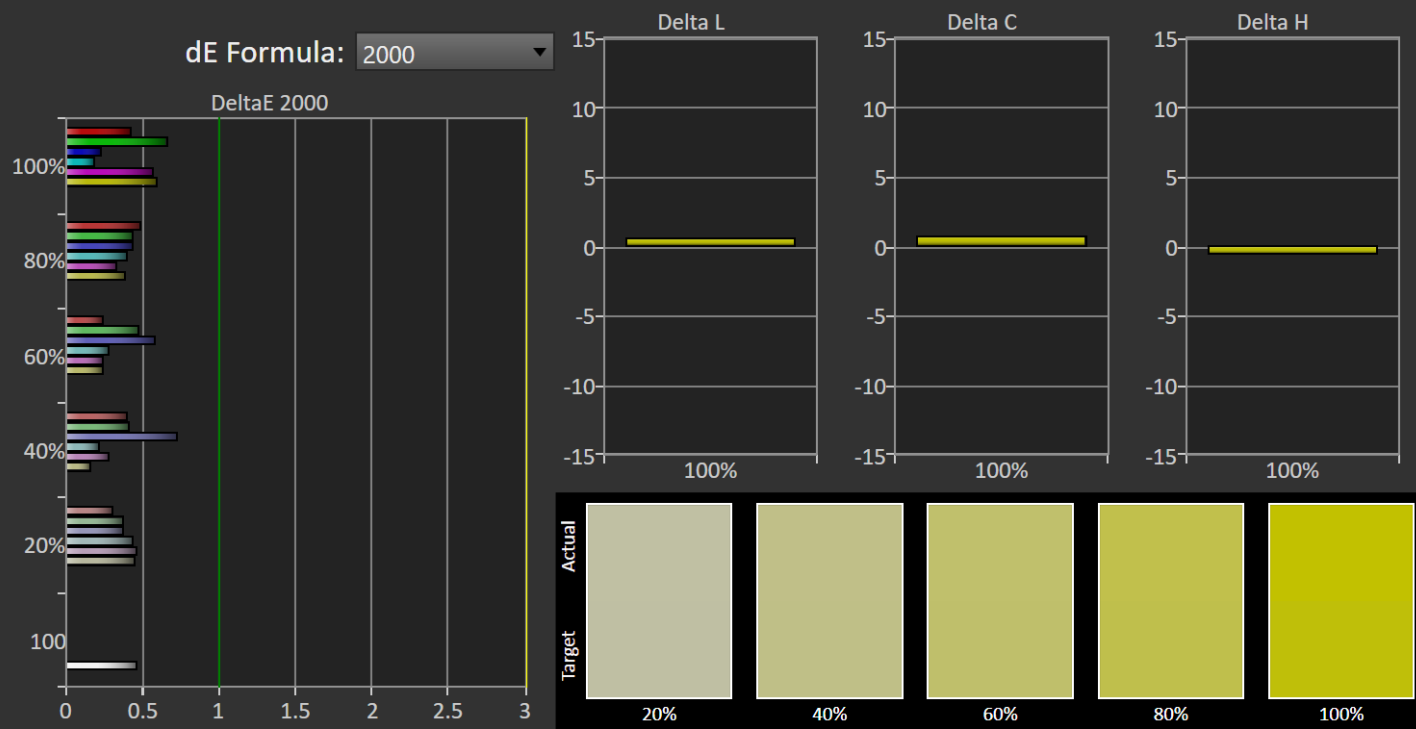

ColorChecker: OSD Game 1 calibrated

Dell AW3225QF - sRGB

Portrait Display Calman Ultimate | Target: Avg. DeltaE < 2.5 | Max. DeltaE < 4.5

ColorChecker

Display analysis is performed with the X-Rite/Pantone ColorChecker® target colors.

dE Formula: 2000

Avg dE2000: 0.46

Max dE2000: 1.15

Current Reading

x: 0.4471 y: 0.3855

fL: 20.72

cd/m²: 71.01

	White	Gray 80	Gray 65	Gray 50	Gray 35	Black	Dark Skin	Light Skin	Blue Sky	Foliage	Blue Flower	Bluish Green	Orange	Purplish
x: CIE31	0.3130	0.3137	0.3133	0.3133	0.3130	0.3679	0.4035	0.3810	0.2509	0.3431	0.2684	0.2636	0.5134	0.2158
y: CIE31	0.3287	0.3303	0.3300	0.3300	0.3282	0.3095	0.3642	0.3565	0.2646	0.4290	0.2528	0.3625	0.4093	0.1910
Y	203.8804	163.0306	130.3071	101.5640	69.3745	0.0010	20.2432	72.0208	37.4344	26.3889	47.5439	85.7850	58.6931	23.1497
Target x:CIE31	0.3127	0.3127	0.3127	0.3127	0.3127	0.3127	0.4003	0.3795	0.2496	0.3395	0.2681	0.2626	0.5122	0.2166
Target y:CIE31	0.3290	0.3290	0.3290	0.3290	0.3290	0.3290	0.3642	0.3562	0.2656	0.4271	0.2525	0.3616	0.4063	0.1920
Target Y	203.8804	161.3302	129.9935	100.1095	69.7097	0.0000	20.5375	71.1444	38.1224	26.5706	47.5418	85.3709	57.7957	23.9639
ΔE 2000	0.4822	0.6909	0.4690	0.5385	0.5954	0.0074	0.5344	0.4246	0.9456	0.6239	0.0650	0.2802	0.9136	0.5777
ΔE ITP	0.3087	0.9792	0.4303	1.1007	0.5521	4.7550	1.8348	1.2299	1.7234	1.7328	0.1603	0.6706	2.4864	2.2087

Saturation: OSD Game 1 calibrated

Dell AW3225QF - sRGB

Portrait Display Calman Ultimate | Target: Avg. DeltaE < 2.5 | Max. DeltaE < 4.5

Saturation Sweeps

Avg dE2000: 0.4

Max dE2000: 0.72

Current Reading

x: 0.4211 y: 0.5059