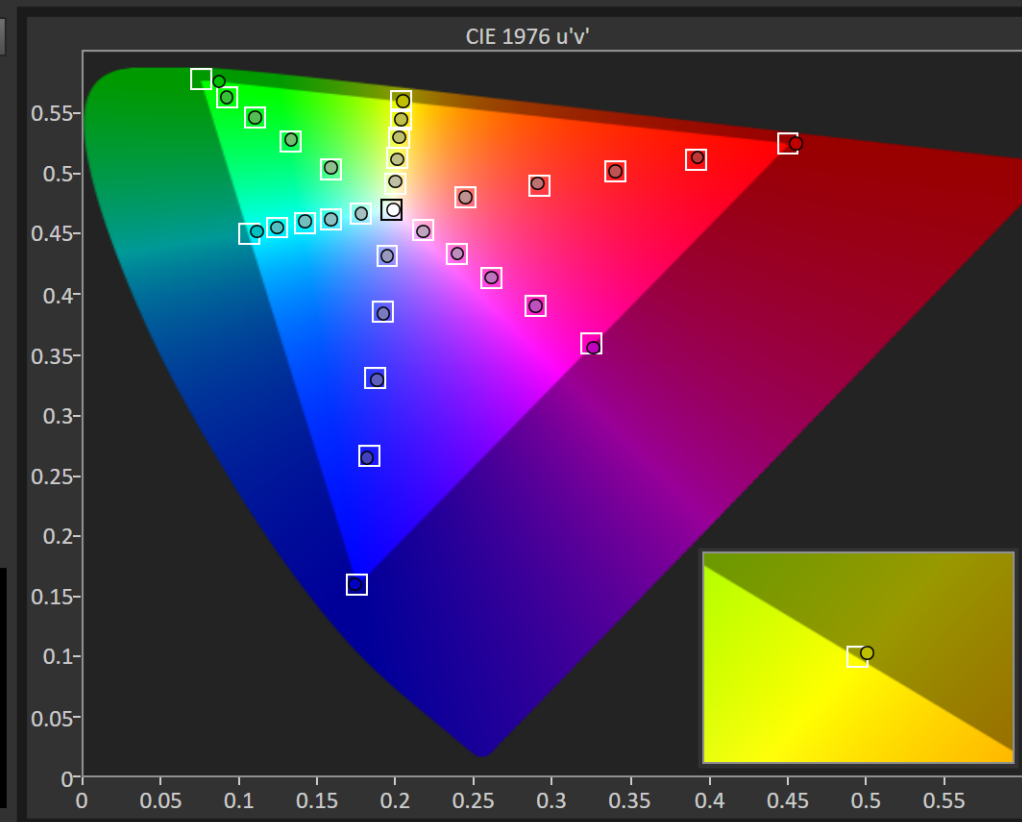

ColorChecker: OSD Game 1 calibrated

Dell AW3225QF – Adobe RGB

Portrait Display Calman Ultimate | Target: Avg. DeltaE < 2.5 | Max. DeltaE < 4.5

ColorChecker

Display analysis is performed with the X-Rite/Pantone ColorChecker® target colors.

dE Formula: 2000

Avg dE2000: 0.58

Max dE2000: 2.45

Current Reading

x: 0.4452 y: 0.3839

fl: 20.67

cd/m²: 70.83

	White	Gray 80	Gray 65	Gray 50	Gray 35	Black	Dark Skin	Light Skin	Blue Sky	Foliage	Blue Flower	Bluish Green	Orange	Purplish
x: CIE31	0.3132	0.3137	0.3134	0.3135	0.3133	0.3581	0.4040	0.3825	0.2501	0.3395	0.2680	0.2624	0.5107	0.2161
y: CIE31	0.3289	0.3303	0.3301	0.3302	0.3284	0.3596	0.3648	0.3561	0.2664	0.4263	0.2561	0.3596	0.4095	0.1914
Y	203.4105	162.5738	130.2539	101.2303	69.4916	0.0014	20.1566	72.0119	36.9885	26.6665	46.7142	85.9693	58.5625	23.1634
Target x:CIE31	0.3127	0.3127	0.3127	0.3127	0.3127	0.3127	0.4020	0.3821	0.2498	0.3373	0.2674	0.2614	0.5101	0.2157
Target y:CIE31	0.3290	0.3290	0.3290	0.3290	0.3290	0.3290	0.3659	0.3573	0.2684	0.4256	0.2540	0.3581	0.4070	0.1915
Target Y	203.4105	160.9583	129.6939	99.8788	69.5490	0.0000	20.4947	71.3303	37.7501	26.4439	47.0020	85.3621	57.0516	23.8443
ΔE 2000	0.5113	0.6748	0.5159	0.5980	0.6739	0.0051	0.5956	0.5697	0.9347	0.4055	0.4349	0.3937	0.9415	0.5495
ΔE ITP	0.3836	0.9629	0.5578	1.0764	0.5841	5.5866	1.6206	1.0287	1.6218	1.1356	0.9337	0.8228	2.5814	1.9131

Saturation: OSD Game 1 calibrated

Dell AW3225QF – Adobe RGB

Portrait Display Calman Ultimate | Target: Avg. DeltaE < 2.5 | Max. DeltaE < 4.5

Saturation Sweeps

Avg dE2000: 0.51

Max dE2000: 2.48

Current Reading