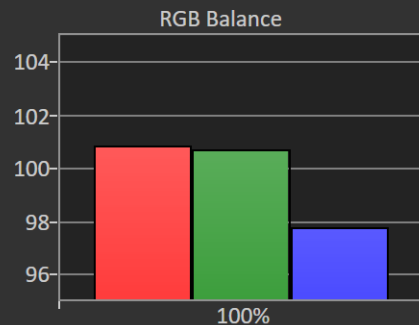

Avg dE2000: 0.51

Max dE2000: 2.48

Current Reading

x: 0.4286 y: 0.5192

fL: 29.27

cd/m²: 100.28