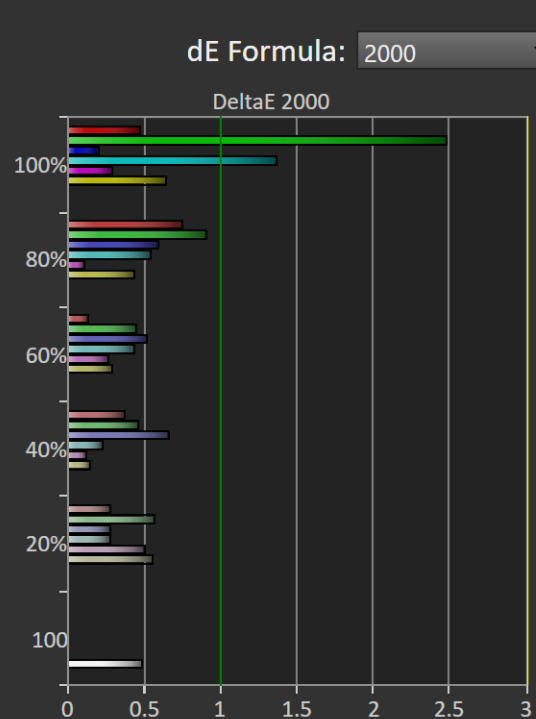

ColorChecker: OSD Game 1 calibrated

Dell AW3225QF – Adobe RGB

Portrait Display Calman Ultimate | Target: Avg. DeltaE < 2.5 | Max. DeltaE < 4.5

ColorChecker

Display analysis is performed with the X-Rite/Pantone ColorChecker® target colors.

dE Formula: 2000

Avg dE2000: 0.58

Max dE2000: 2.45

Current Reading

x: 0.4452 y: 0.3839

fl: 20.67

cd/m²: 70.83

	White	Gray 80	Gray 65	Gray 50	Gray 35	Black	Dark Skin	Light Skin	Blue Sky	Foliage	Blue Flower	Bluish Green	Orange	Purplish
x: CIE31	0.3132	0.3137	0.3134	0.3135	0.3133	0.3581	0.4040	0.3825	0.2501	0.3395	0.2680	0.2624	0.5107	0.2161
y: CIE31	0.3289	0.3303	0.3301	0.3302	0.3284	0.3596	0.3648	0.3561	0.2664	0.4263	0.2561	0.3596	0.4095	0.1914
Y	203.4105	162.5738	130.2539	101.2303	69.4916	0.0014	20.1566	72.0119	36.9885	26.6665	46.7142	85.9693	58.5625	23.1634
Target x:CIE31	0.3127	0.3127	0.3127	0.3127	0.3127	0.3127	0.4020	0.3821	0.2498	0.3373	0.2674	0.2614	0.5101	0.2157
Target y:CIE31	0.3290	0.3290	0.3290	0.3290	0.3290	0.3290	0.3659	0.3573	0.2684	0.4256	0.2540	0.3581	0.4070	0.1915
Target Y	203.4105	160.9583	129.6939	99.8788	69.5490	0.0000	20.4947	71.3303	37.7501	26.4439	47.0020	85.3621	57.0516	23.8443
ΔE 2000	0.5113	0.6748	0.5159	0.5980	0.6739	0.0051	0.5956	0.5697	0.9347	0.4055	0.4349	0.3937	0.9415	0.5495
ΔE ITP	0.3836	0.9629	0.5578	1.0764	0.5841	5.5866	1.6206	1.0287	1.6218	1.1356	0.9337	0.8228	2.5814	1.9131

Saturation: OSD Game 1 calibrated

Dell AW3225QF – Adobe RGB

Portrait Display Calman Ultimate | Target: Avg. DeltaE < 2.5 | Max. DeltaE < 4.5

Saturation Sweeps

Avg dE2000: 0.51

Max dE2000: 2.48

Current Reading