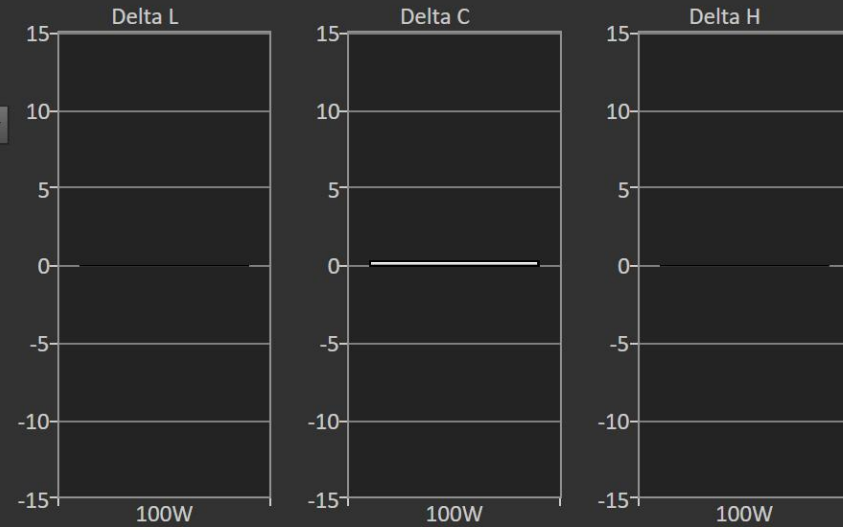

Saturation: OSD Game 1 calibrated

Dell AW3225QF - sRGB

Portrait Display Calman Ultimate | Target: Avg. DeltaE < 2.5 | Max. DeltaE < 4.5

Saturation Sweeps

Avg dE2000: 0.4

Max dE2000: 0.72

Current Reading

x: 0.4211 y: 0.5059

fL: 29.34

cd/m²: 100.52

	20%	40%	60%	80%	100%
x: CIE31	0.3350	0.3563	0.3771	0.3973	0.4211
y: CIE31	0.3661	0.4006	0.4347	0.4685	0.5059
Y	105.2651	102.7398	101.7040	101.2693	100.5196
Target x:CIE31	0.3344	0.3564	0.3773	0.3969	0.4193
Target y:CIE31	0.3648	0.4013	0.4358	0.4682	0.5053
Target Y	104.0119	102.1862	100.7834	99.6825	98.6181
ΔE 2000	0.4504	0.1660	0.2378	0.3827	0.5926
ΔE ITP	0.9990	0.4775	0.7957	1.2018	1.9478

Color Space: OSD Game 1 calibrated

Dell AW3225QF – DCI-P3

Portrait Display Calman Ultimate | Target: 99 %

Color Gamut

Current Reading

x: 0.3132 y: 0.329

fL: 59.37

cd/m²: 203.43