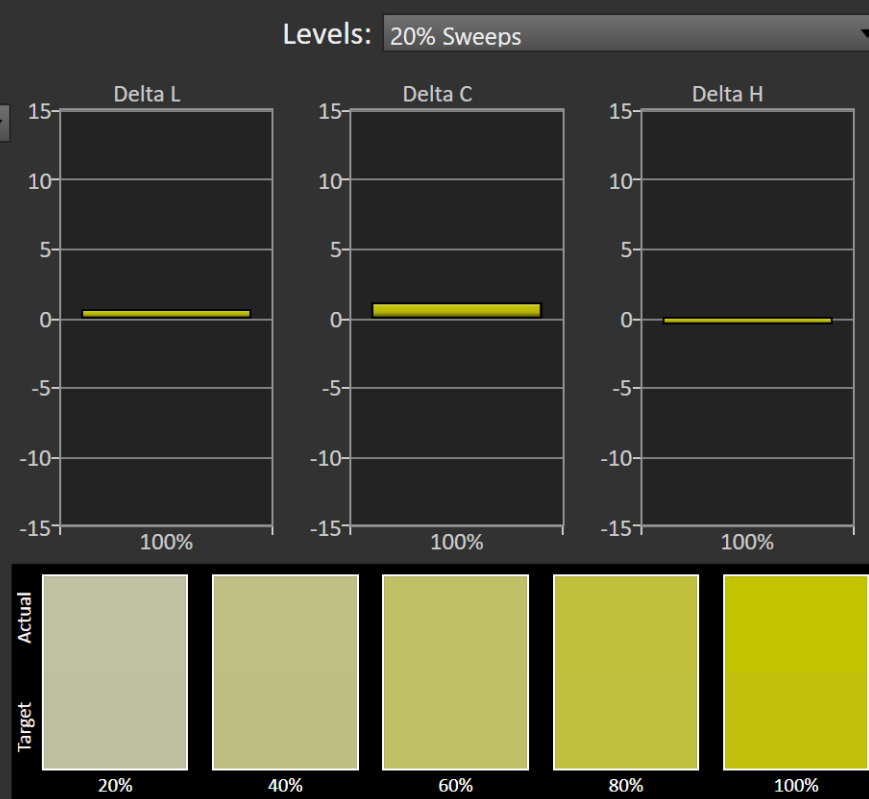

ColorChecker: OSD Game 1 calibrated

Dell AW3225QF – Adobe RGB

Portrait Display Calman Ultimate | Target: Avg. DeltaE < 2.5 | Max. DeltaE < 4.5

ColorChecker

Display analysis is performed with the X-Rite/Pantone ColorChecker® target colors.

dE Formula: 2000

Avg dE2000: 0.58

Max dE2000: 2.45

Current Reading

x: 0.4452 y: 0.3839

fl: 20.67

cd/m²: 70.83

	White	Gray 80	Gray 65	Gray 50	Gray 35	Black	Dark Skin	Light Skin	Blue Sky	Foliage	Blue Flower	Bluish Green	Orange	Purplish
x: CIE31	0.3132	0.3137	0.3134	0.3135	0.3133	0.3581	0.4040	0.3825	0.2501	0.3395	0.2680	0.2624	0.5107	0.2161
y: CIE31	0.3289	0.3303	0.3301	0.3302	0.3284	0.3596	0.3648	0.3561	0.2664	0.4263	0.2561	0.3596	0.4095	0.1914
Y	203.4105	162.5738	130.2539	101.2303	69.4916	0.0014	20.1566	72.0119	36.9885	26.6665	46.7142	85.9693	58.5625	23.1634
Target x:CIE31	0.3127	0.3127	0.3127	0.3127	0.3127	0.3127	0.4020	0.3821	0.2498	0.3373	0.2674	0.2614	0.5101	0.2157
Target y:CIE31	0.3290	0.3290	0.3290	0.3290	0.3290	0.3290	0.3659	0.3573	0.2684	0.4256	0.2540	0.3581	0.4070	0.1915
Target Y	203.4105	160.9583	129.6939	99.8788	69.5490	0.0000	20.4947	71.3303	37.7501	26.4439	47.0020	85.3621	57.0516	23.8443
ΔE 2000	0.5113	0.6748	0.5159	0.5980	0.6739	0.0051	0.5956	0.5697	0.9347	0.4055	0.4349	0.3937	0.9415	0.5495
ΔE ITP	0.3836	0.9629	0.5578	1.0764	0.5841	5.5866	1.6206	1.0287	1.6218	1.1356	0.9337	0.8228	2.5814	1.9131

Saturation: OSD Game 1 calibrated

Dell AW3225QF – Adobe RGB

Portrait Display Calman Ultimate | Target: Avg. DeltaE < 2.5 | Max. DeltaE < 4.5

Saturation Sweeps

Avg dE2000: 0.51

Max dE2000: 2.48

Current Reading