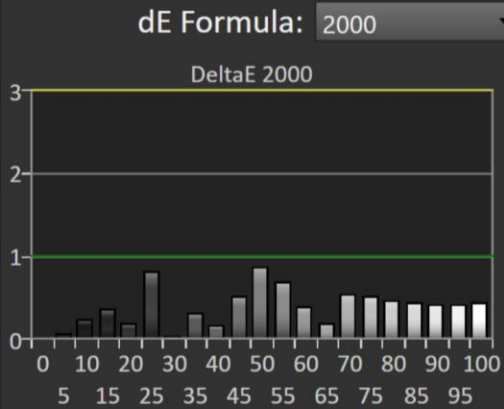

Gray Scale: HDR True Black 400 (AMD)

Samsung Odyssey OLED G8 – 10% APL

Portrait Display Calman Ultimate | Target: Avg. DeltaE < 2.0

Grayscale Tracking

RGB Balance, without Luminance

RGB Balance, with Luminance

EOTF

Luminance

Current Reading:

x: 0.3136

y: 0.3289

fL: 127.343

cd/m²: 436.312

	0	5	10	15	20	25	30	35	40	45	50
Y	0.001	0.088	0.647	1.655	3.772	7.879	13.138	23.092	39.161	64.860	105.628
x: CIE31	0.297	0.329	0.308	0.313	0.314	0.313	0.313	0.312	0.313	0.313	0.312
y: CIE31	0.312	0.342	0.331	0.325	0.330	0.333	0.330	0.328	0.330	0.329	0.327
Target Y	0.000	0.063	0.342	0.982	2.429	5.226	9.791	18.223	32.448	55.925	94.075
Target x:CIE31	0.313	0.313	0.313	0.313	0.313	0.313	0.313	0.313	0.313	0.313	0.313
Target y:CIE31	0.329	0.329	0.329	0.329	0.329	0.329	0.329	0.329	0.329	0.329	0.329

Gray Scale: HDR True Black 400 (AMD)

Samsung Odyssey OLED G8 – 50% APL

Portrait Display Calman Ultimate | Target: Avg. DeltaE < 2.0

Grayscale Tracking

Current Reading:

x: 0.3124

y: 0.3283

fL: 88.868