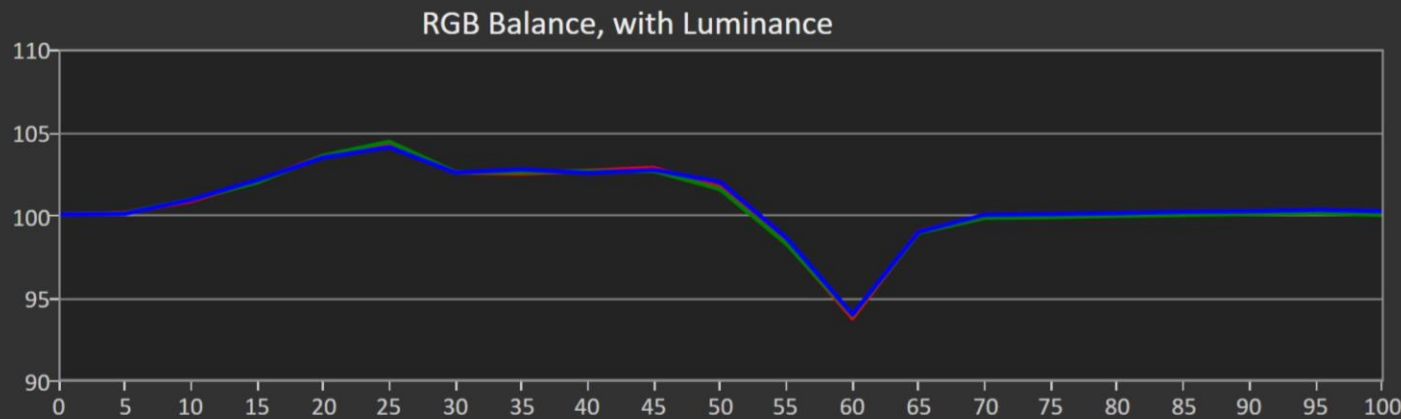

Gray Scale: HDR True Black 400 (AMD)

Samsung Odyssey OLED G8 – 10% APL

Portrait Display Calman Ultimate | Target: Avg. DeltaE < 2.0

Grayscale Tracking

RGB Balance, without Luminance

RGB Balance, with Luminance

EOTF

Luminance

Current Reading:

x: 0.3136

y: 0.3289

fL: 127.343

cd/m²: 436.312

	0	5	10	15	20	25	30	35	40	45	50
Y	0.001	0.088	0.647	1.655	3.772	7.879	13.138	23.092	39.161	64.860	105.628
x: CIE31	0.297	0.329	0.308	0.313	0.314	0.313	0.313	0.312	0.313	0.313	0.312
y: CIE31	0.312	0.342	0.331	0.325	0.330	0.333	0.330	0.328	0.330	0.329	0.327
Target Y	0.000	0.063	0.342	0.982	2.429	5.226	9.791	18.223	32.448	55.925	94.075
Target x:CIE31	0.313	0.313	0.313	0.313	0.313	0.313	0.313	0.313	0.313	0.313	0.313
Target y:CIE31	0.329	0.329	0.329	0.329	0.329	0.329	0.329	0.329	0.329	0.329	0.329

Gray Scale: HDR True Black 400 (AMD)

Samsung Odyssey OLED G8 – 50% APL

Portrait Display Calman Ultimate | Target: Avg. DeltaE < 2.0

Grayscale Tracking

Current Reading:

x: 0.3124

y: 0.3283

fL: 88.868