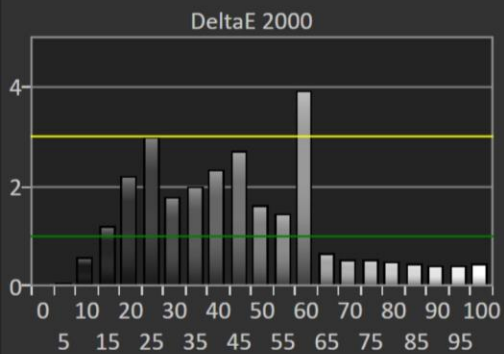

Gray Scale: HDR True Black 400 (AMD)

Samsung Odyssey OLED G8 – 10% APL

Portrait Display Calman Ultimate | Target: Avg. DeltaE < 2.0

Grayscale Tracking

RGB Balance, without Luminance

RGB Balance, with Luminance

EOTF

Luminance

Current Reading:

x: 0.3136

y: 0.3289

fL: 127.343

cd/m²: 436.312

	0	5	10	15	20	25	30	35	40	45	50
Y	0.001	0.088	0.647	1.655	3.772	7.879	13.138	23.092	39.161	64.860	105.628
x: CIE31	0.297	0.329	0.308	0.313	0.314	0.313	0.313	0.312	0.313	0.313	0.312
y: CIE31	0.312	0.342	0.331	0.325	0.330	0.333	0.330	0.328	0.330	0.329	0.327
Target Y	0.000	0.063	0.342	0.982	2.429	5.226	9.791	18.223	32.448	55.925	94.075
Target x:CIE31	0.313	0.313	0.313	0.313	0.313	0.313	0.313	0.313	0.313	0.313	0.313
Target y:CIE31	0.329	0.329	0.329	0.329	0.329	0.329	0.329	0.329	0.329	0.329	0.329

Gray Scale: HDR True Black 400 (AMD)

Samsung Odyssey OLED G8 – 50% APL

Portrait Display Calman Ultimate | Target: Avg. DeltaE < 2.0

Grayscale Tracking

Current Reading:

x: 0.3124

y: 0.3283

fL: 88.868