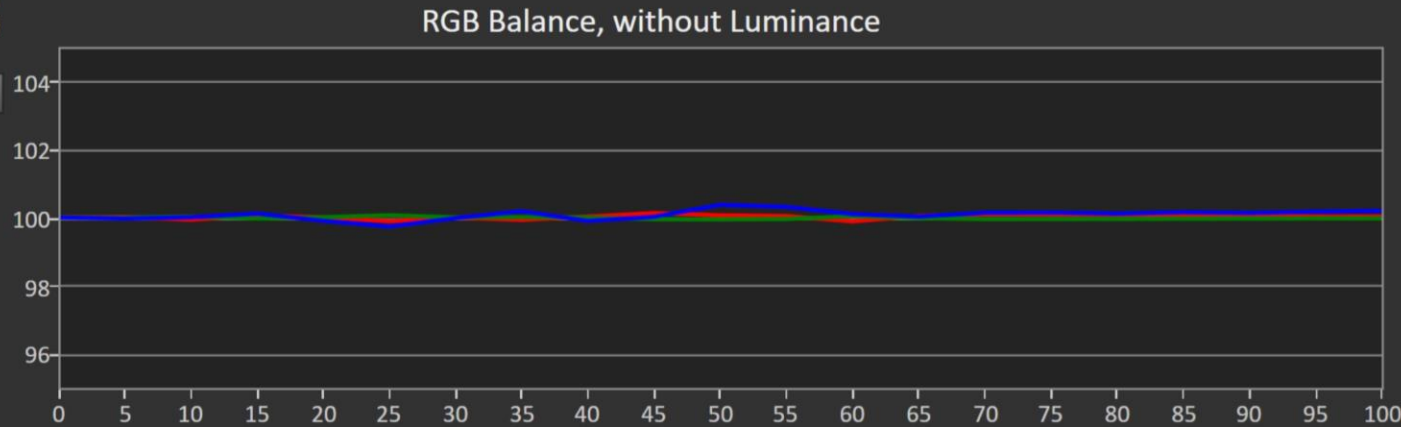

Gray Scale: HDR True Black 400 (AMD)

Samsung Odyssey OLED G8 – 10% APL

Portrait Display Calman Ultimate | Target: Avg. DeltaE < 2.0

Grayscale Tracking

RGB Balance, without Luminance

RGB Balance, with Luminance

EOTF

Luminance

Current Reading:

x: 0.3136

y: 0.3289

fL: 127.343

cd/m²: 436.312

	0	5	10	15	20	25	30	35	40	45	50
Y	0.001	0.088	0.647	1.655	3.772	7.879	13.138	23.092	39.161	64.860	105.628
x: CIE31	0.297	0.329	0.308	0.313	0.314	0.313	0.313	0.312	0.313	0.313	0.312
y: CIE31	0.312	0.342	0.331	0.325	0.330	0.333	0.330	0.328	0.330	0.329	0.327
Target Y	0.000	0.063	0.342	0.982	2.429	5.226	9.791	18.223	32.448	55.925	94.075
Target x:CIE31	0.313	0.313	0.313	0.313	0.313	0.313	0.313	0.313	0.313	0.313	0.313
Target y:CIE31	0.329	0.329	0.329	0.329	0.329	0.329	0.329	0.329	0.329	0.329	0.329

Gray Scale: HDR True Black 400 (AMD)

Samsung Odyssey OLED G8 – 50% APL

Portrait Display Calman Ultimate | Target: Avg. DeltaE < 2.0

Grayscale Tracking

Current Reading:

x: 0.3124

y: 0.3283

fL: 88.868