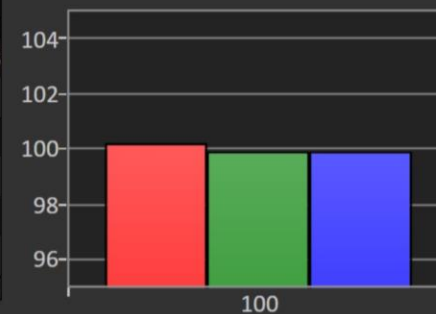

Gray Scale: HDR True Black 400 (AMD)

Samsung Odyssey OLED G8 – 10% APL

Portrait Display Calman Ultimate | Target: Avg. DeltaE < 2.0

Grayscale Tracking

RGB Balance, without Luminance

RGB Balance, with Luminance

EOTF

Luminance

Current Reading:

x: 0.3136

y: 0.3289

fL: 127.343

cd/m²: 436.312

	0	5	10	15	20	25	30	35	40	45	50
Y	0.001	0.088	0.647	1.655	3.772	7.879	13.138	23.092	39.161	64.860	105.628
x: CIE31	0.297	0.329	0.308	0.313	0.314	0.313	0.313	0.312	0.313	0.313	0.312
y: CIE31	0.312	0.342	0.331	0.325	0.330	0.333	0.330	0.328	0.330	0.329	0.327
Target Y	0.000	0.063	0.342	0.982	2.429	5.226	9.791	18.223	32.448	55.925	94.075
Target x:CIE31	0.313	0.313	0.313	0.313	0.313	0.313	0.313	0.313	0.313	0.313	0.313
Target y:CIE31	0.329	0.329	0.329	0.329	0.329	0.329	0.329	0.329	0.329	0.329	0.329

Gray Scale: HDR True Black 400 (AMD)

Samsung Odyssey OLED G8 – 50% APL

Portrait Display Calman Ultimate | Target: Avg. DeltaE < 2.0

Grayscale Tracking

Current Reading:

x: 0.3124

y: 0.3283

fL: 88.868