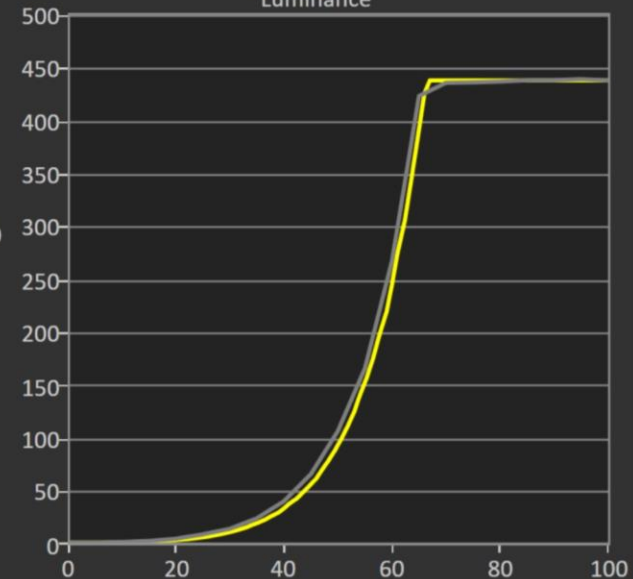

Gray Scale: HDR True Black 400 (AMD)

Samsung Odyssey OLED G8 – 10% APL

Portrait Display Calman Ultimate | Target: Avg. DeltaE < 2.0

Grayscale Tracking

RGB Balance, without Luminance

RGB Balance, with Luminance

EOTF

Luminance

Current Reading:

x: 0.3136

y: 0.3289

fL: 127.343

cd/m²: 436.312

	0	5	10	15	20	25	30	35	40	45	50
Y	0.001	0.088	0.647	1.655	3.772	7.879	13.138	23.092	39.161	64.860	105.628
x: CIE31	0.297	0.329	0.308	0.313	0.314	0.313	0.313	0.312	0.313	0.313	0.312
y: CIE31	0.312	0.342	0.331	0.325	0.330	0.333	0.330	0.328	0.330	0.329	0.327
Target Y	0.000	0.063	0.342	0.982	2.429	5.226	9.791	18.223	32.448	55.925	94.075
Target x:CIE31	0.313	0.313	0.313	0.313	0.313	0.313	0.313	0.313	0.313	0.313	0.313
Target y:CIE31	0.329	0.329	0.329	0.329	0.329	0.329	0.329	0.329	0.329	0.329	0.329

Gray Scale: HDR True Black 400 (AMD)

Samsung Odyssey OLED G8 – 50% APL

Portrait Display Calman Ultimate | Target: Avg. DeltaE < 2.0

Grayscale Tracking

Current Reading:

x: 0.3124

y: 0.3283

fL: 88.868