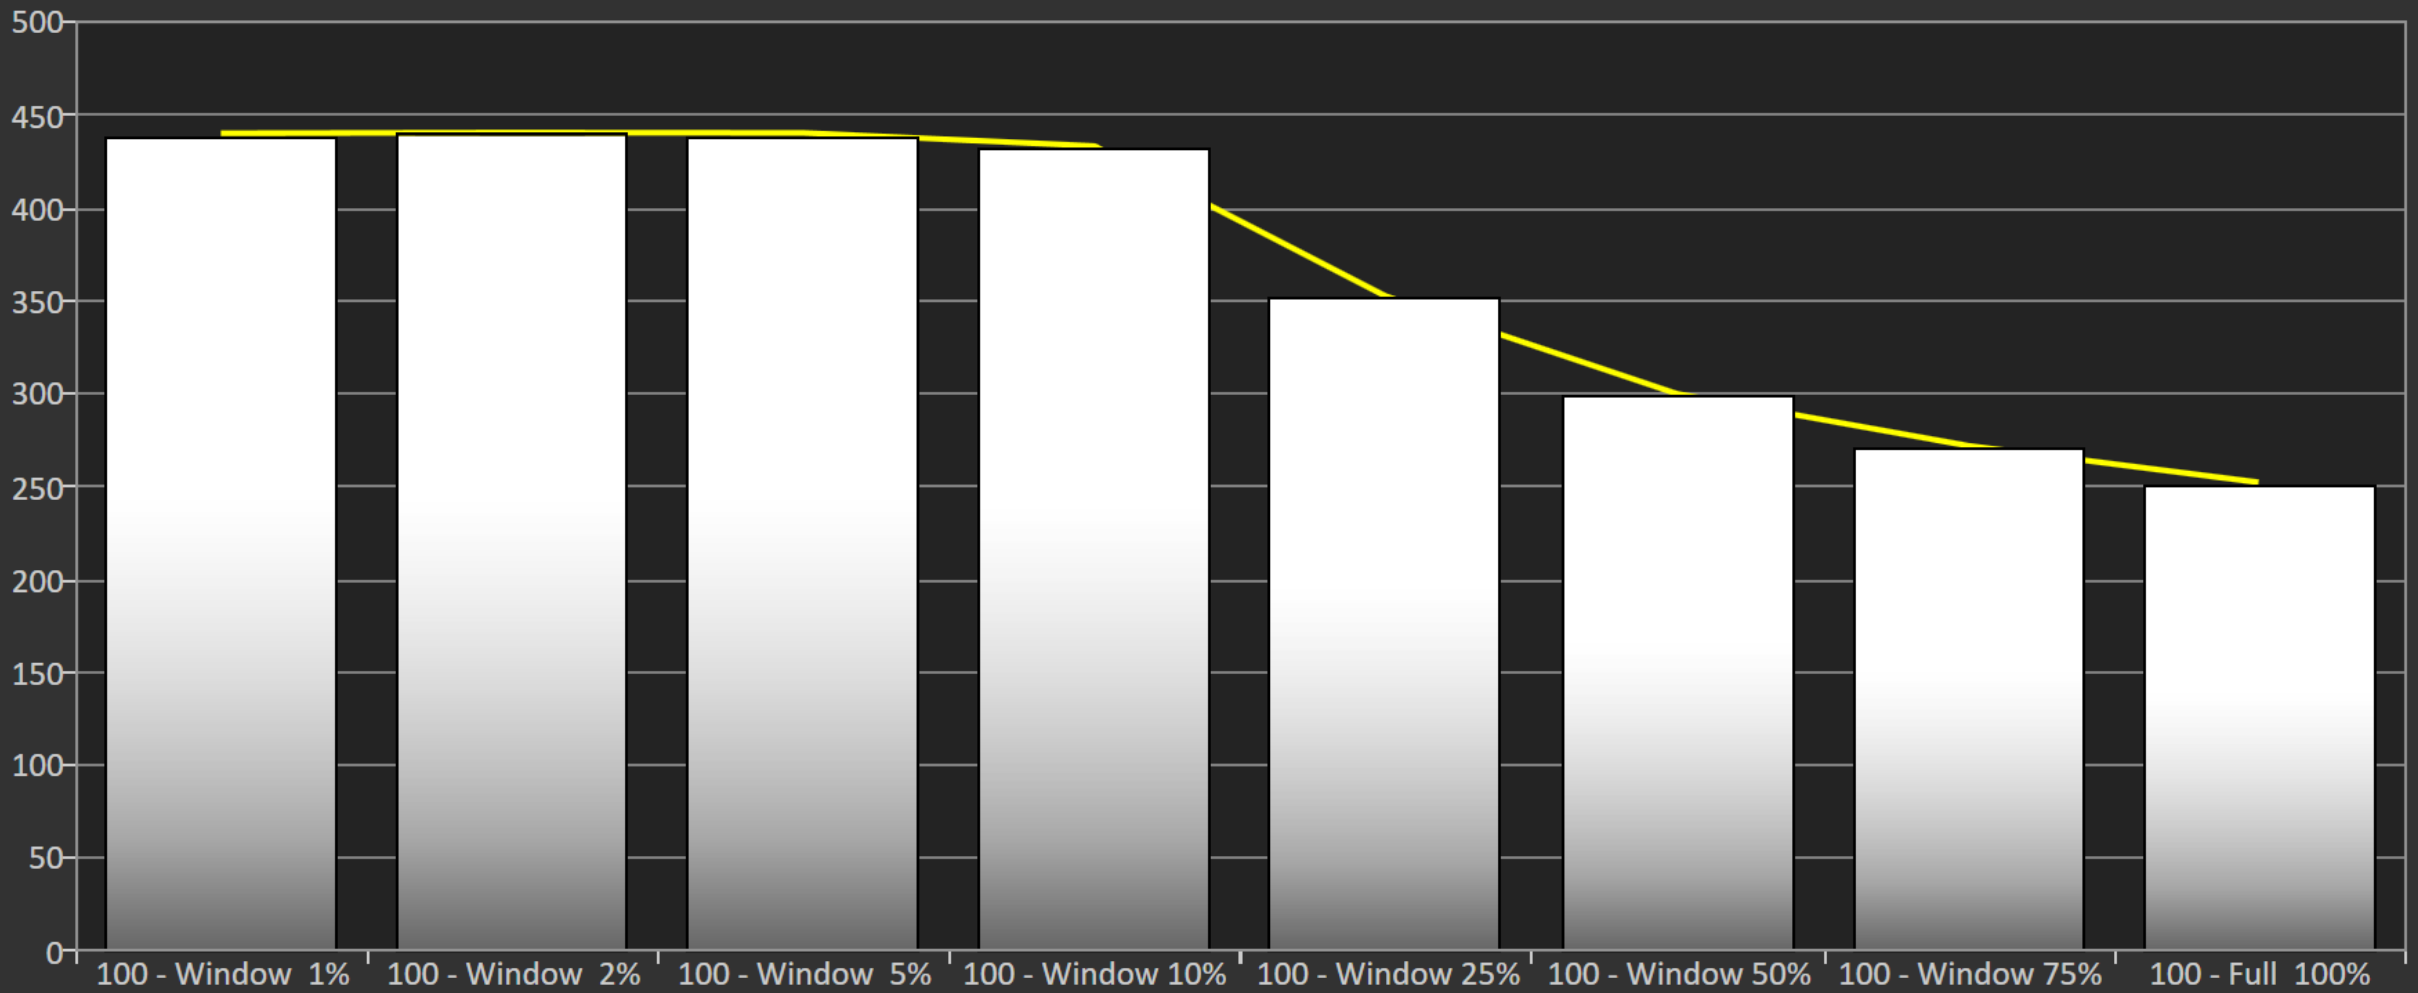

RGB Balance, without Luminance

RGB Balance, with Luminance

EOTF

Luminance

# Peak vs. Window Size: True Black 400

Dell AW2725DF

Portrait Display Calman Ultimate