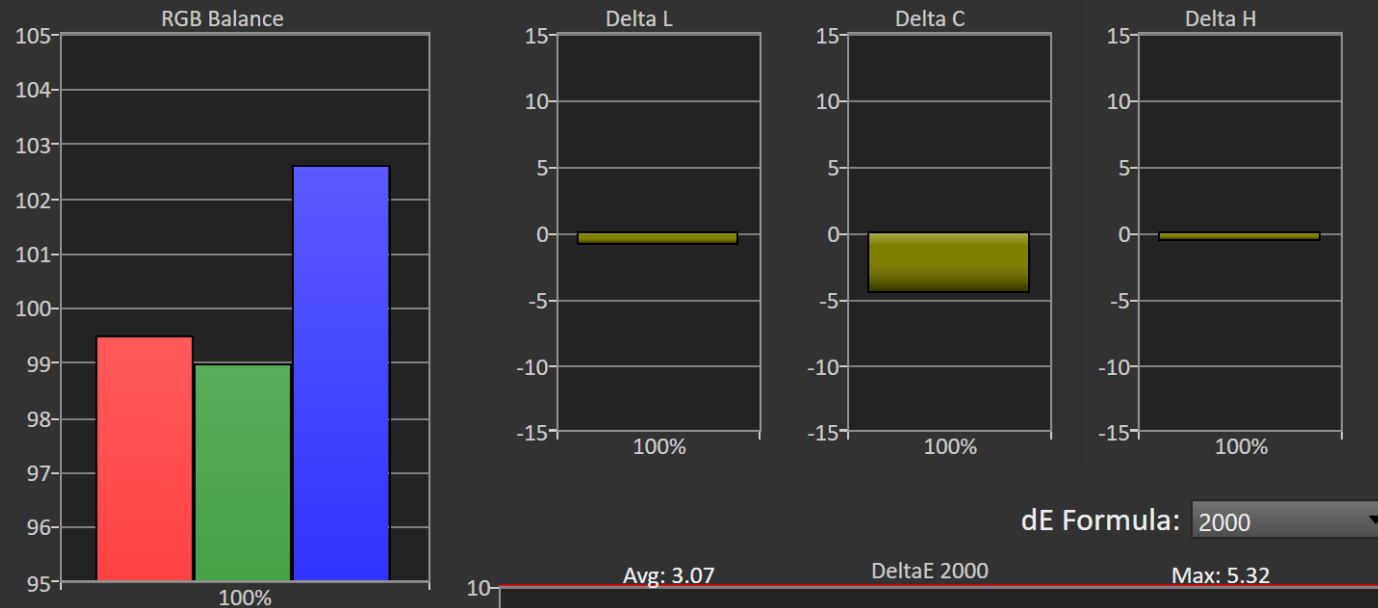

BT.2020 Saturation Sweeps

Current Reading

x: 0.4463
y: 0.5298
fL: 24.876
cd/m²: 85.231