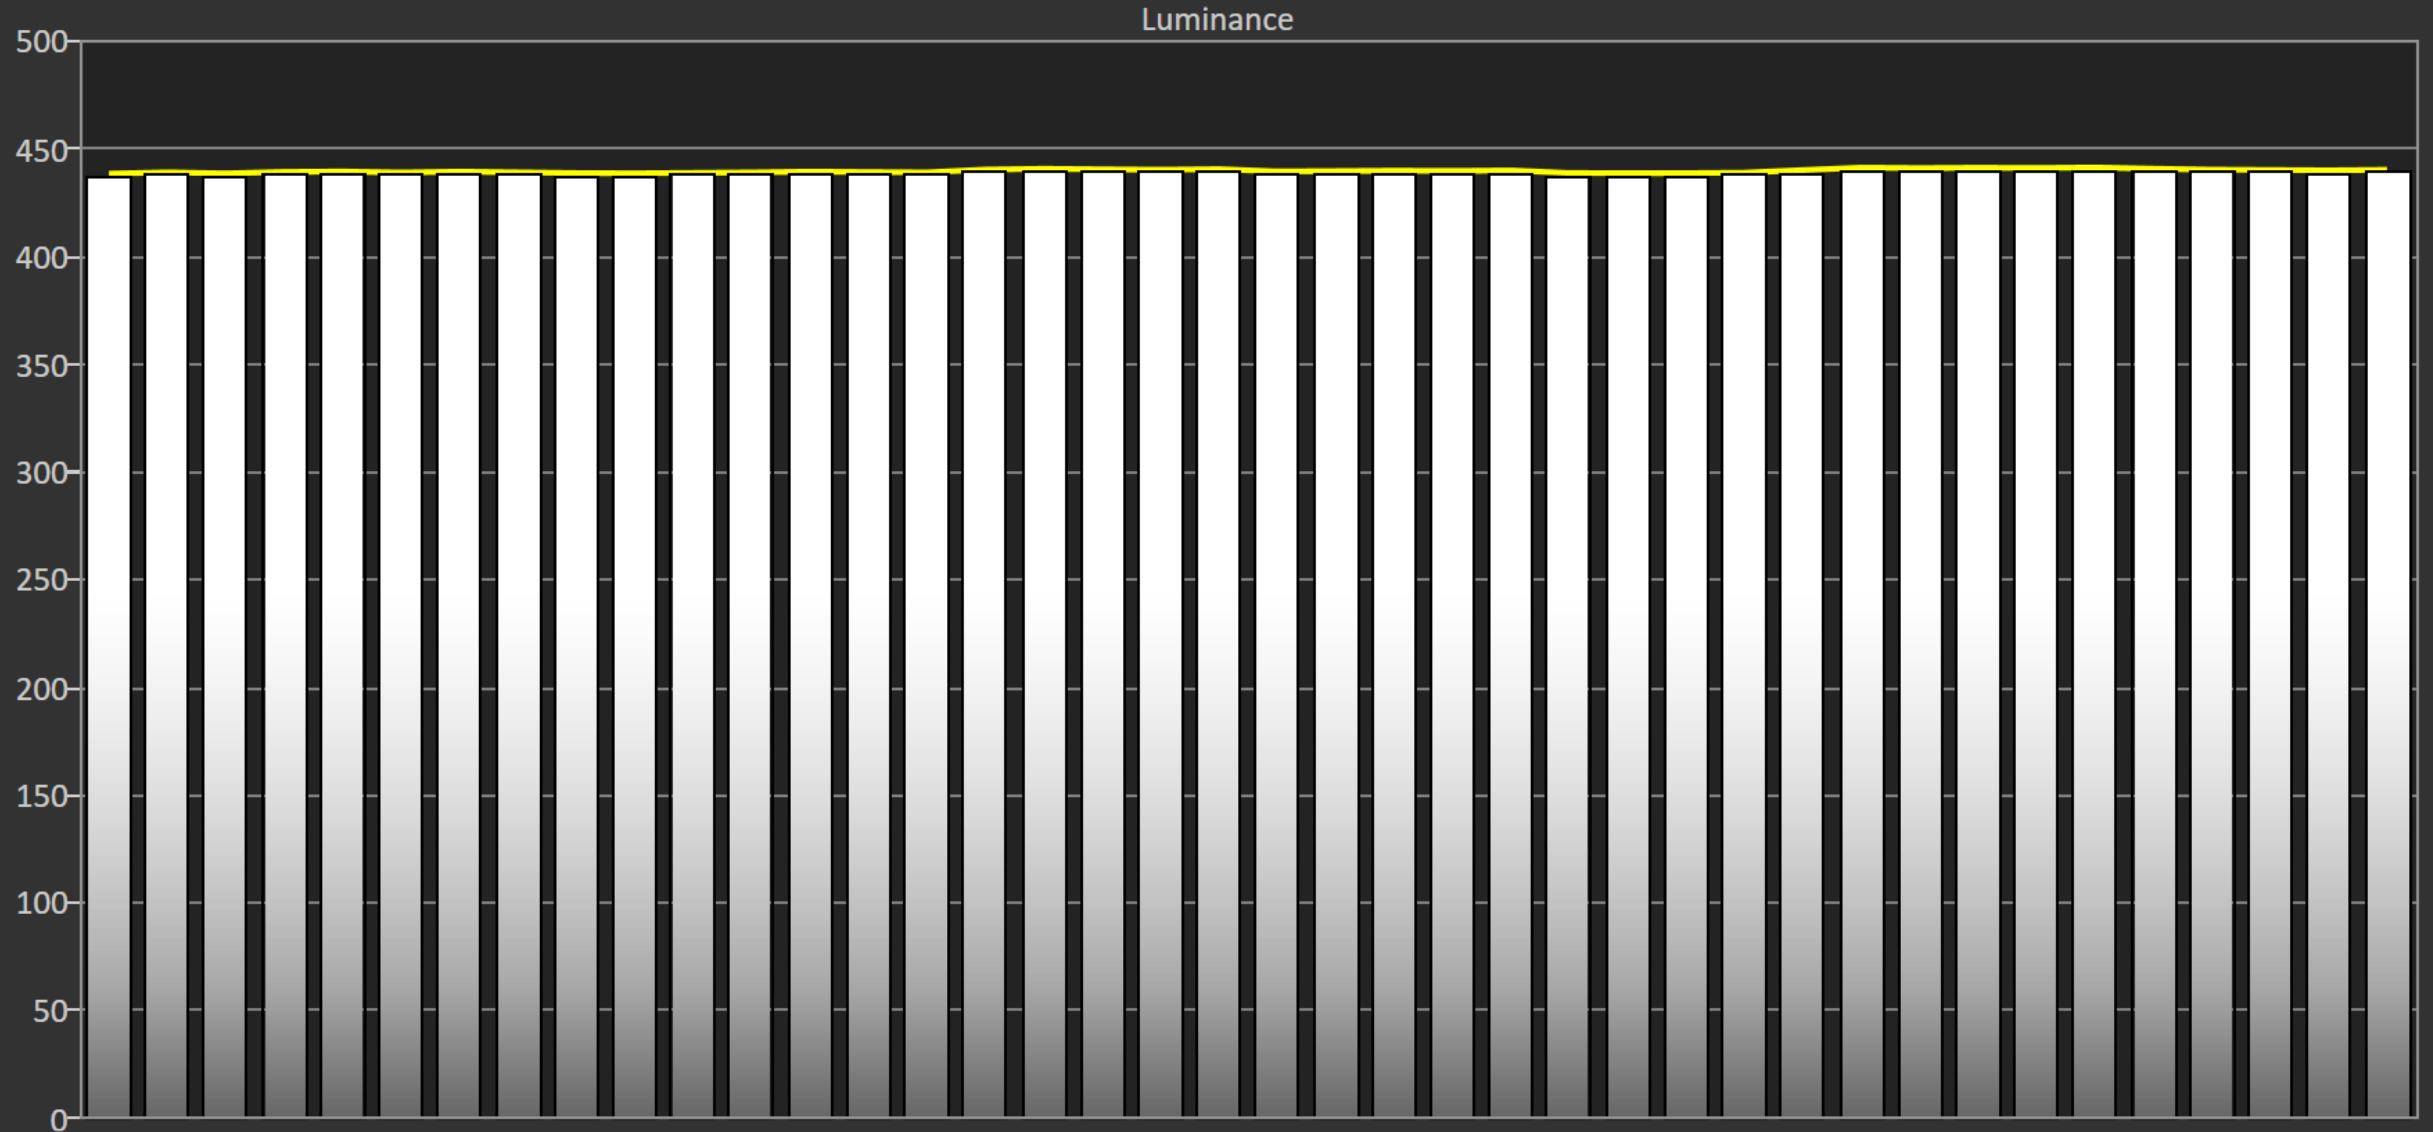

Peak Luminance Stability: True Black 400

Dell AW2725DF – 2 % APL

Portrait Display Calman Ultimate