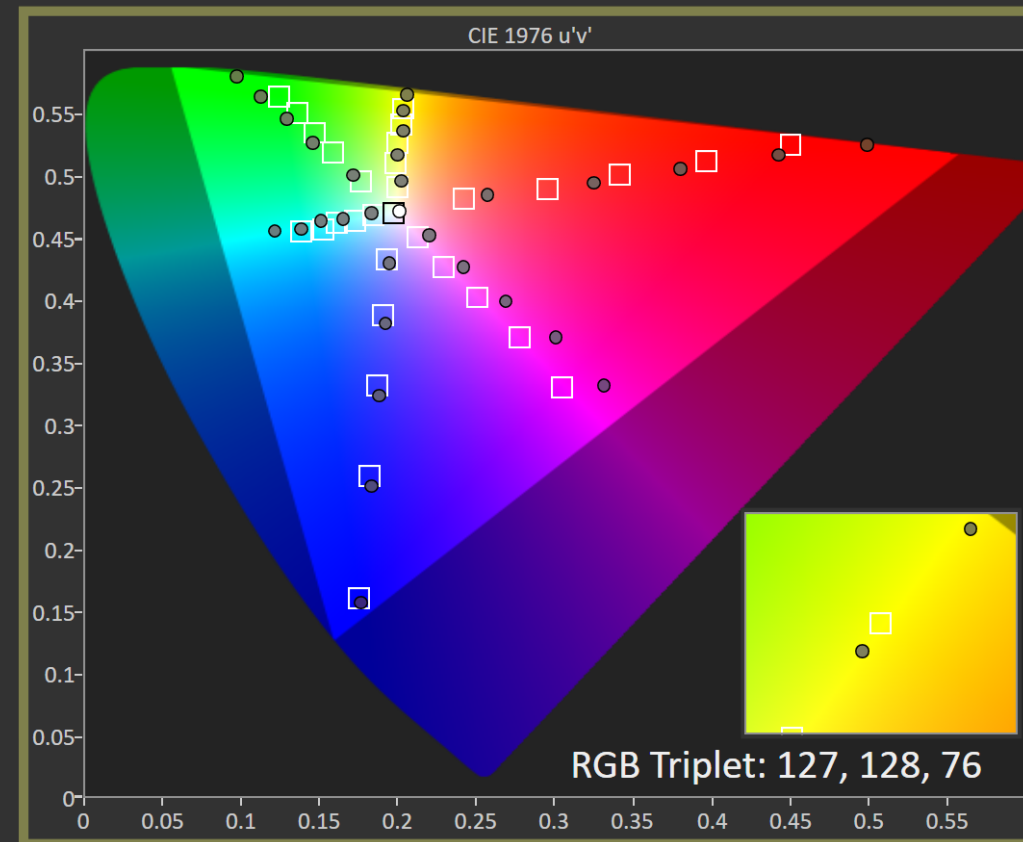

BT.709 Saturation Sweeps inside BT.2020