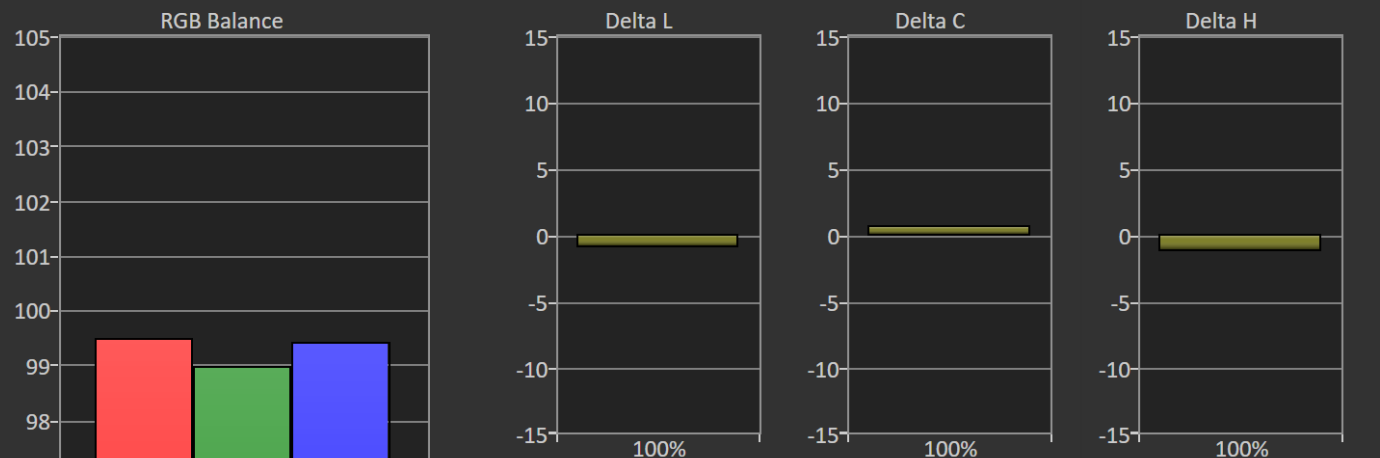

## BT.2020 Saturation Sweeps

### Current Reading

x: 0.4463  
y: 0.5298  
fL: 24.876  
cd/m<sup>2</sup>: 85.231

	20%	40%	60%	80%	100%
<b>x: CIE31</b>	0.3476	0.3805	0.4128	0.4409	0.4463
<b>y: CIE31</b>	0.3799	0.4265	0.4750	0.5241	0.5298
<b>Y</b>	88.4112	87.6085	86.1975	85.7422	85.2307
<b>Target x:CIE31</b>	0.3393	0.3662	0.3930	0.4196	0.4465
<b>Target y:CIE31</b>	0.3704	0.4123	0.4540	0.4955	0.5374
<b>Target Y</b>	92.3968	91.0846	90.0442	89.2031	88.4963

# Saturation: True Black 400

Dell AW2725DF – 10% APL

Portrait Display Calman Ultimate | Target: Avg. DeltaE < 2.0 | Max. DeltaE < 4.5

## P3 Saturation Sweeps inside BT.2020

dE Formula: 2000