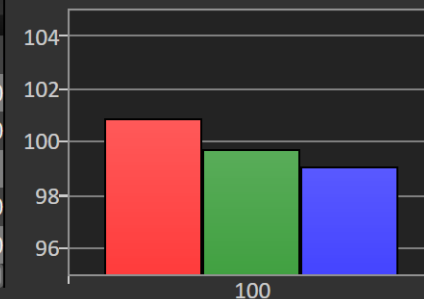

# Gray Scale: True Black 400

Dell AW2725DF – 2% APL

Portrait Display Calman Ultimate | Target: Avg. DeltaE < 2.0

## Grayscale Tracking

Current Reading:

x: 0.3175

y: 0.3309

fl: 128.715

cd/m<sup>2</sup>: 441.01

	0	5	10	15	20	25	30	35	40	45	50	
<b>Y</b>	0.002	0.155	0.468	1.004	2.372	5.045	9.310	17.199	30.374	52.700	89.667	1
<b>x: CIE31</b>	0.402	0.310	0.312	0.313	0.315	0.316	0.318	0.319	0.318	0.318	0.319	0
<b>y: CIE31</b>	0.333	0.325	0.331	0.332	0.328	0.329	0.331	0.331	0.331	0.330	0.331	0
<b>Target Y</b>	0.000	0.063	0.342	0.982	2.429	5.226	9.791	18.223	32.448	55.925	94.075	1
<b>Target x:CIE31</b>	0.313	0.313	0.313	0.313	0.313	0.313	0.313	0.313	0.313	0.313	0.313	0
<b>Target y:CIE31</b>	0.329	0.329	0.329	0.329	0.329	0.329	0.329	0.329	0.329	0.329	0.329	0

RGB Balance, without Luminance

RGB Balance, with Luminance

EOTF

Luminance

# Peak vs. Window Size: True Black 400

Dell AW2725DF

Portrait Display Calman Ultimate