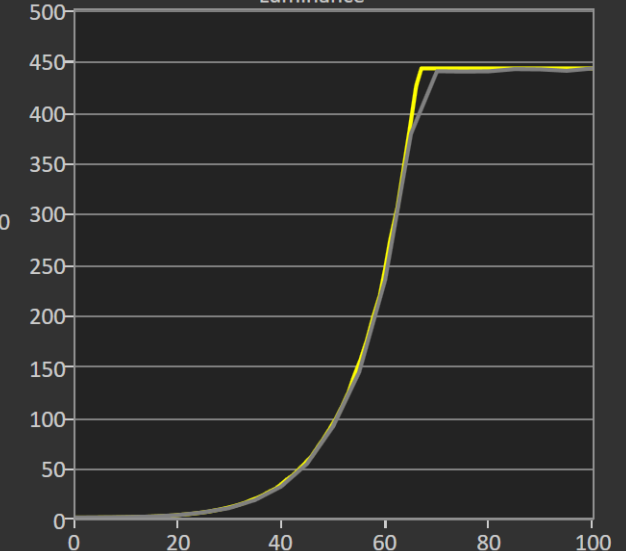

## Grayscale Tracking

Current Reading:

x: 0.3175

y: 0.3309

fl: 128.715

cd/m<sup>2</sup>: 441.01

	0	5	10	15	20	25	30	35	40	45	50	
<b>Y</b>	0.002	0.155	0.468	1.004	2.372	5.045	9.310	17.199	30.374	52.700	89.667	1
<b>x: CIE31</b>	0.402	0.310	0.312	0.313	0.315	0.316	0.318	0.319	0.318	0.318	0.319	0
<b>y: CIE31</b>	0.333	0.325	0.331	0.332	0.328	0.329	0.331	0.331	0.331	0.330	0.331	0
<b>Target Y</b>	0.000	0.063	0.342	0.982	2.429	5.226	9.791	18.223	32.448	55.925	94.075	1
<b>Target x:CIE31</b>	0.313	0.313	0.313	0.313	0.313	0.313	0.313	0.313	0.313	0.313	0.313	0
<b>Target y:CIE31</b>	0.329	0.329	0.329	0.329	0.329	0.329	0.329	0.329	0.329	0.329	0.329	0

RGB Balance, without Luminance

RGB Balance, with Luminance

EOTF

Luminance

# Peak vs. Window Size: True Black 400

Dell AW2725DF

Portrait Display Calman Ultimate