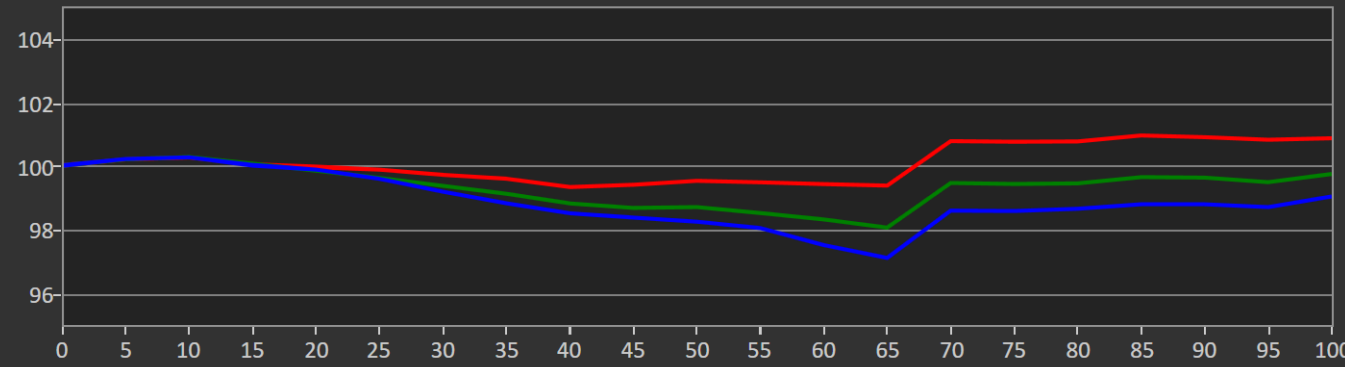

RGB Balance, with Luminance