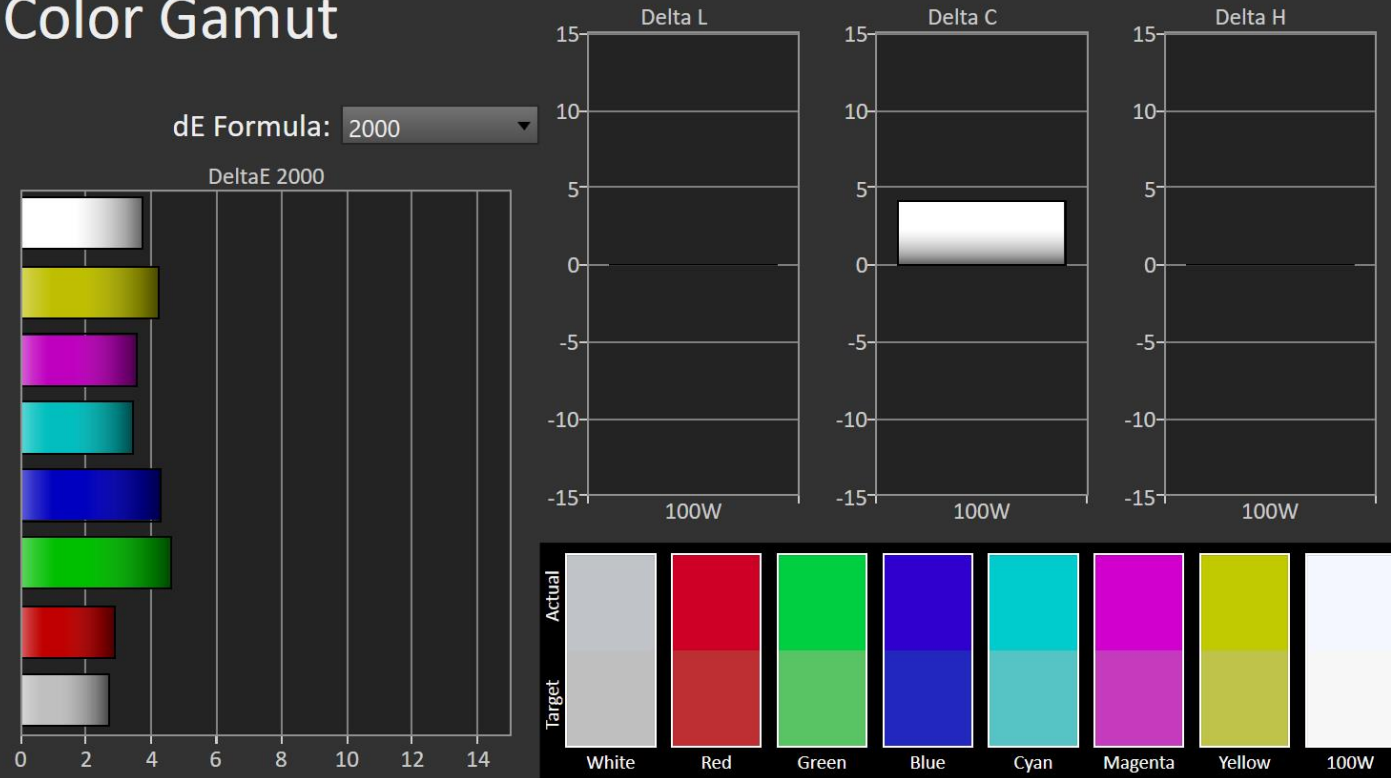

# Color Space: OSD Default Settings

KTC H27P22S – sRGB

Portrait Display Calman Ultimate | Target: 99 %

## Color Gamut