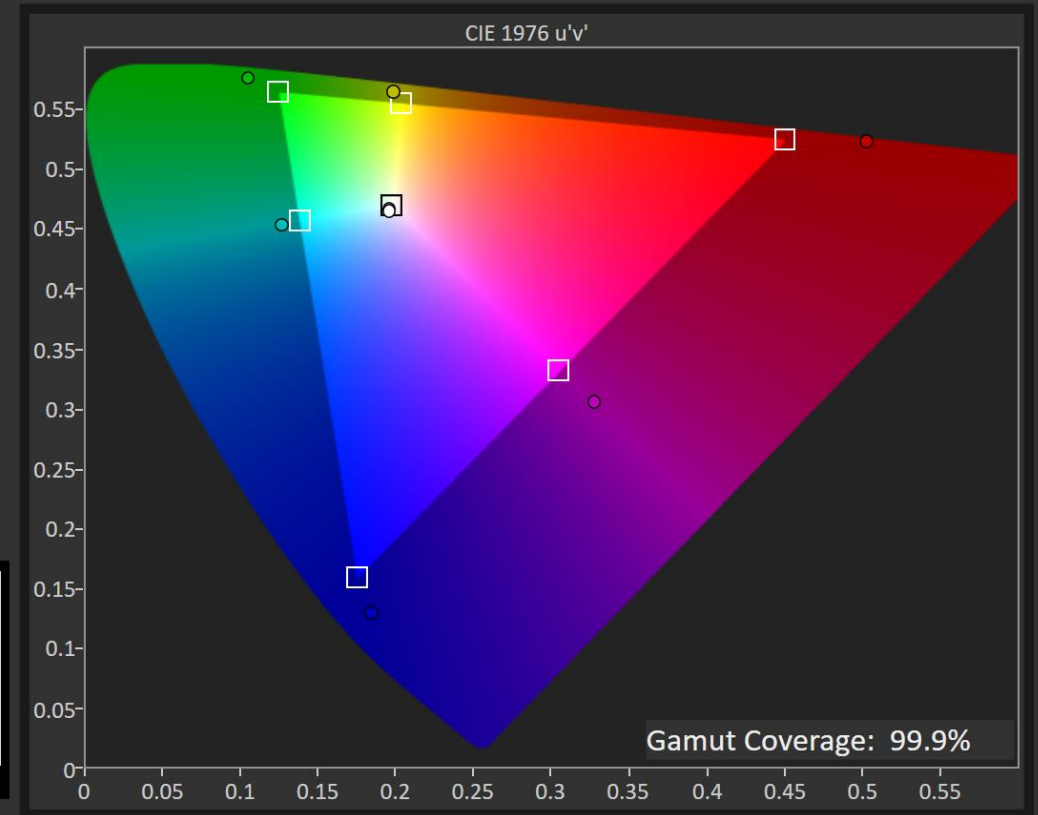

# Color Space: OSD Default Settings

KTC H27P22S – sRGB

Portrait Display Calman Ultimate | Target: 99 %

## Color Gamut