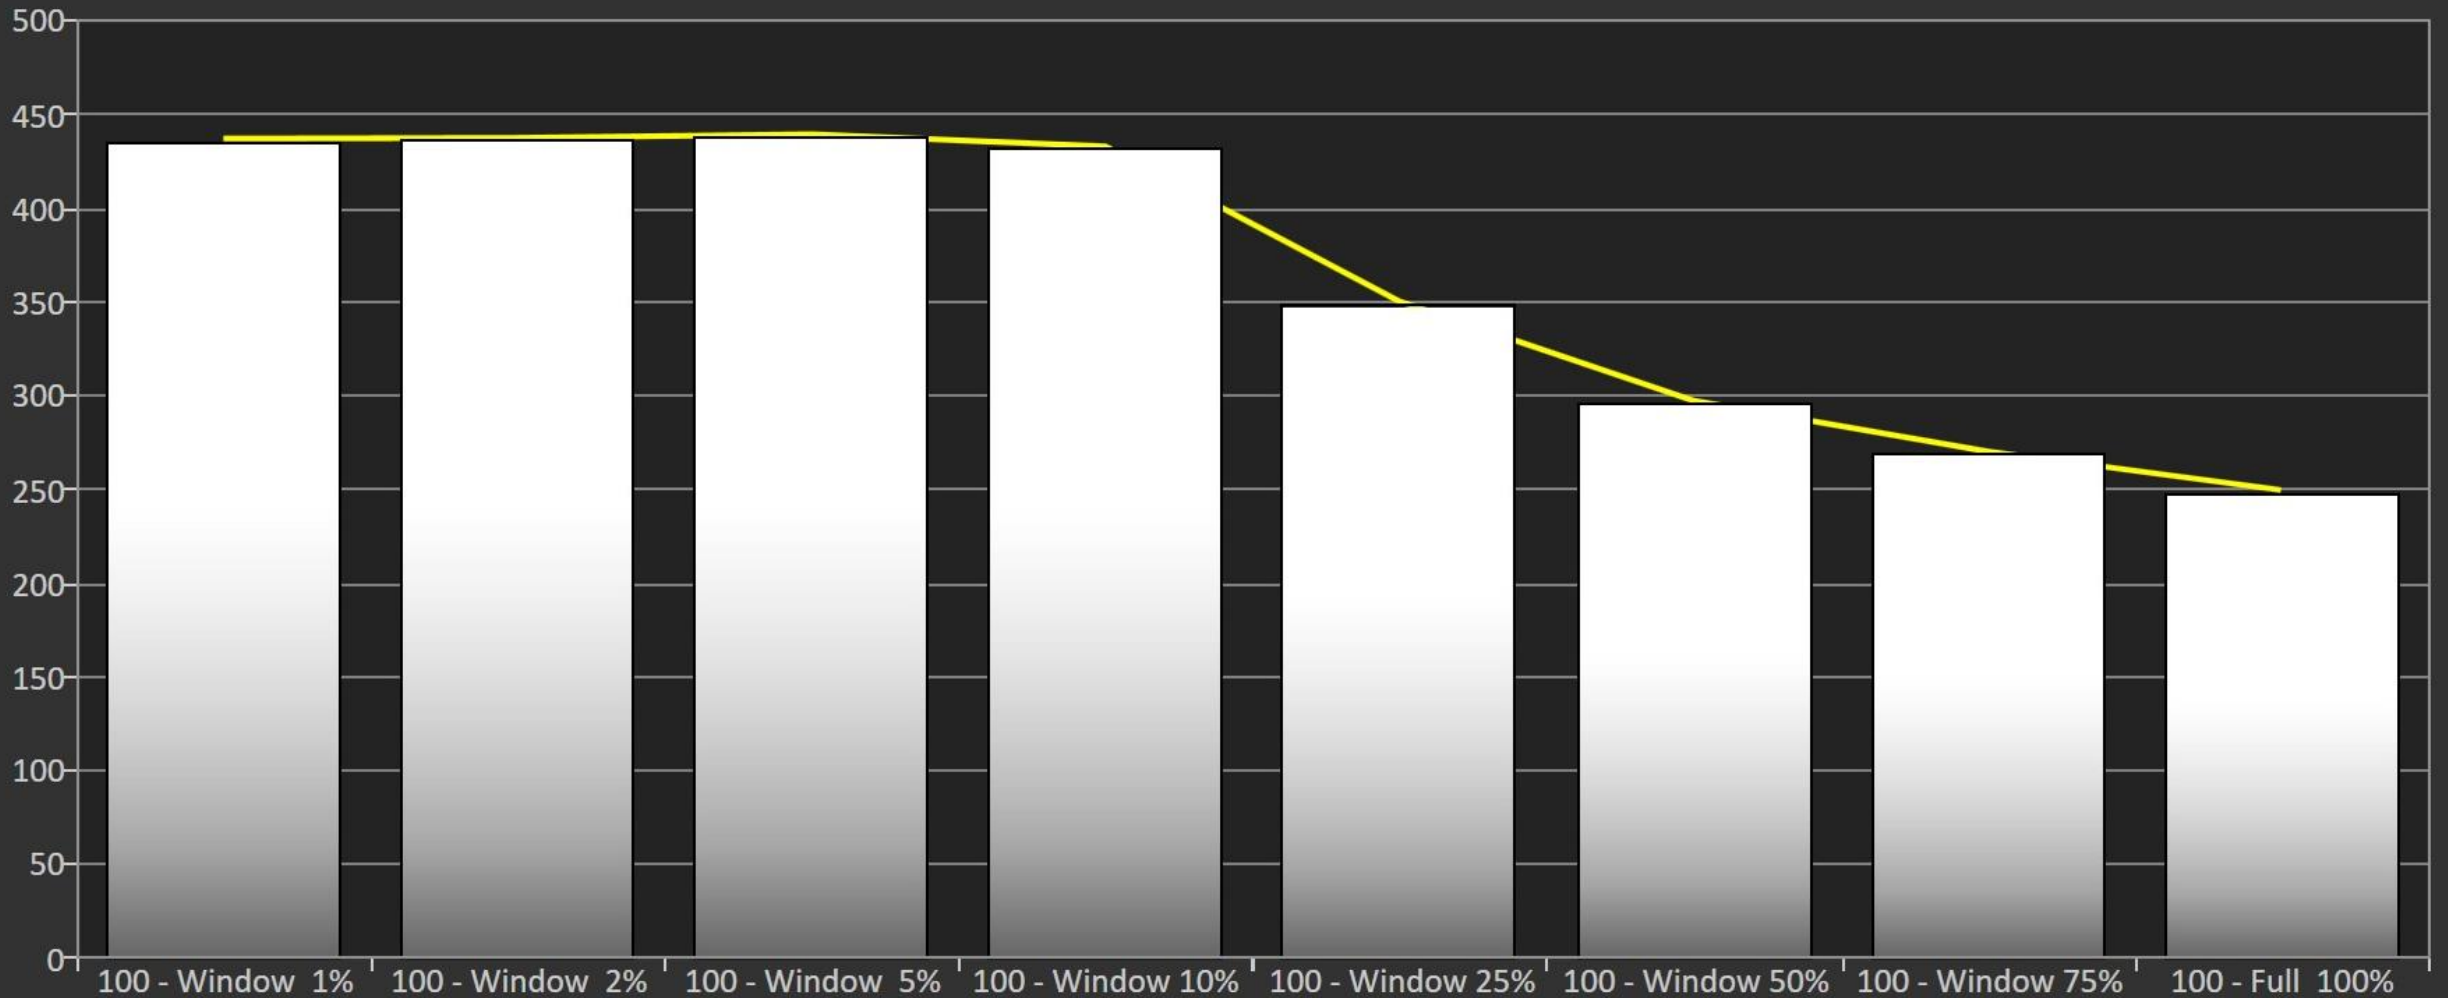

## Grayscale Tracking

dE Formula: 2000

DeltaE 2000

DeltaE 2000

Current Reading:

x: 0.3178

y: 0.331

fL: 126.372

RGB Balance, without Luminance

RGB Balance, with Luminance

EOTF

Luminance

# Peak vs. Window Size: Game HDR 400

Dell AW2725DF

Portrait Display Calman Ultimate

# Gray Scale: Movie HDR

Dell AW2725DF – 2% APL

Portrait Display Calman Ultimate | Target: Avg. DeltaE < 2.0