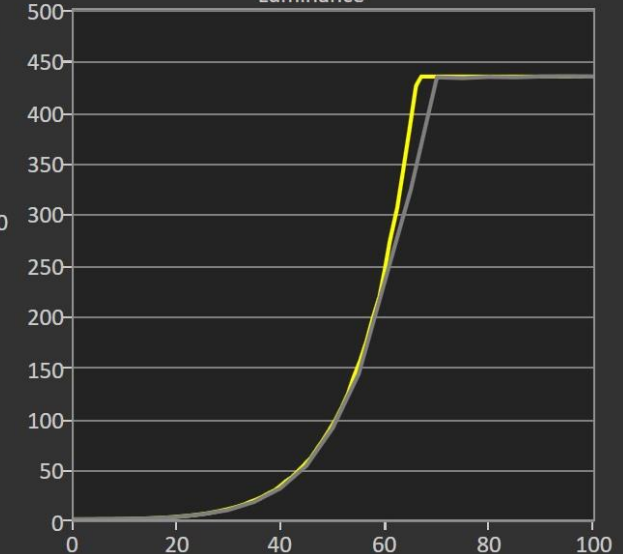

## Grayscale Tracking

dE Formula: 2000

DeltaE 2000

DeltaE 2000

Current Reading:

x: 0.3178

y: 0.331

fL: 126.372

RGB Balance, without Luminance

RGB Balance, with Luminance

EOTF

Luminance

# Peak vs. Window Size: Game HDR 400

Dell AW2725DF

Portrait Display Calman Ultimate