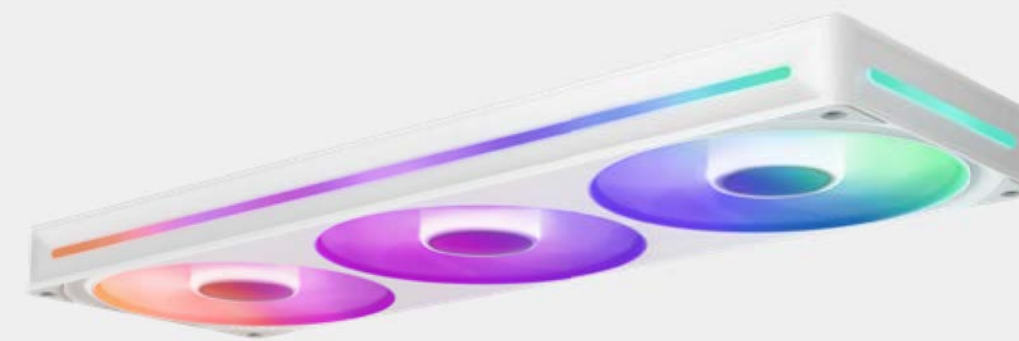

PRODUCT GALLERY

☐ White