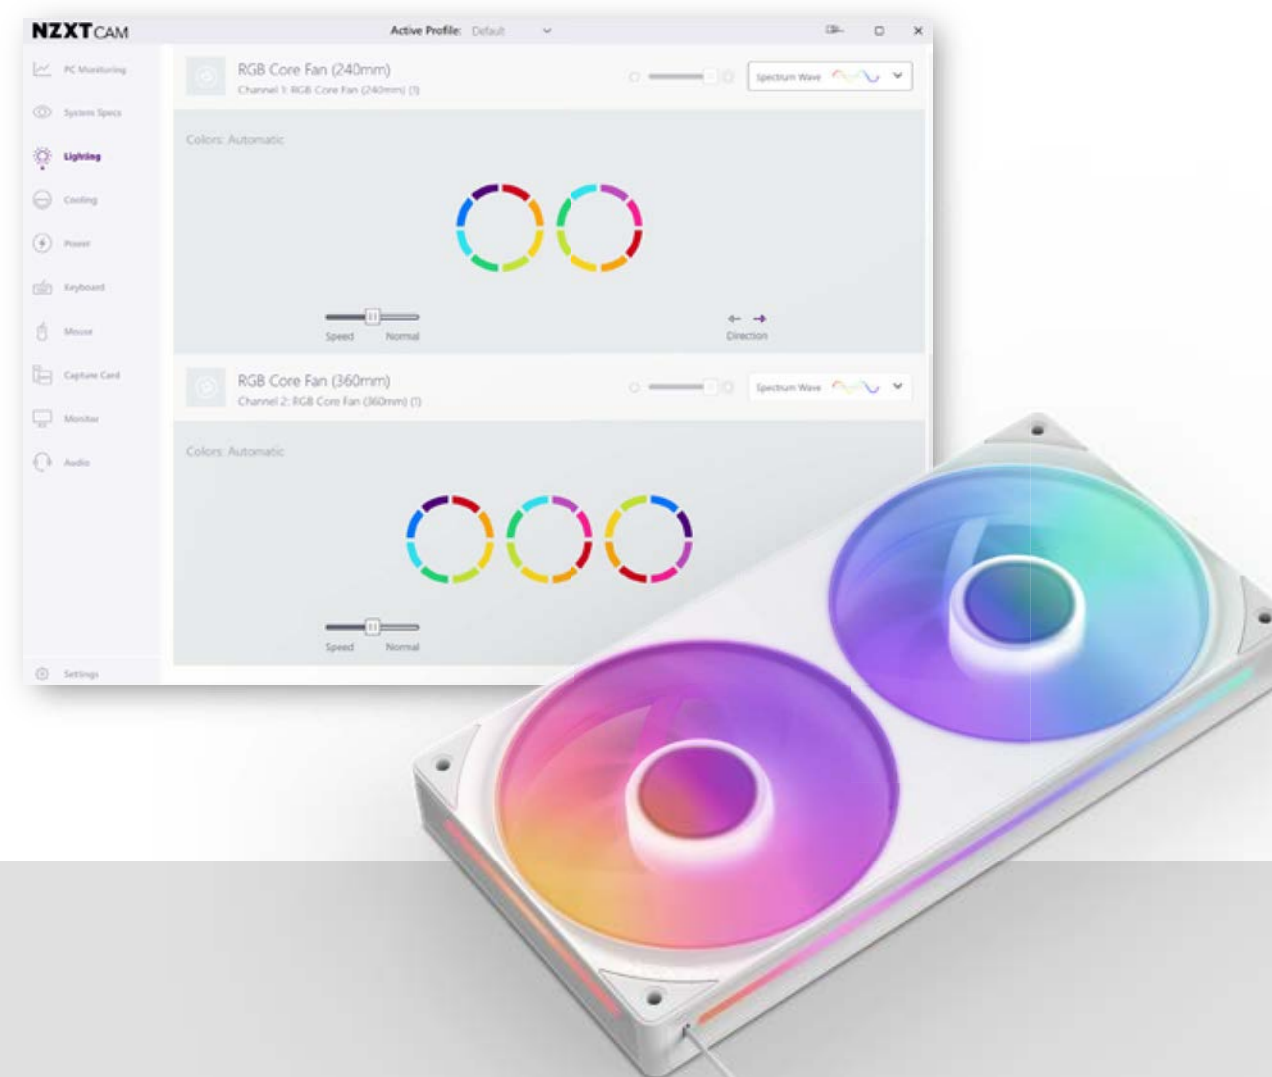

## F SERIES RGB CORE

240MM | 280MM | 360MM  
SINGLE-FRAME RGB FAN UNIT

## ABOUT THE PRODUCT

NZXT F Series RGB Core single-frame fans combine multiple fans in one design for streamlined installation, cooling, and control.

PWM fans with fluid dynamic bearings ensure efficient performance with minimal noise, while customizable RGB LEDs illuminate through the blades for a captivating effect.

## HIGH PERFORMANCE. LOW NOISE.

Optimized for cooling, the integrated fans balance airflow and static pressure. Minimal blade-to-edge gap boosts efficiency. Fluid dynamic bearings with Zero RPM Mode\* ensure quiet, durable operation.

## SIMPLE INSTALLATION

Single-frame design simplifies installation and digital control. Connect a single cable to an NZXT RGB & Fan Controller (sold separately) to use CAM software or use the included splitter for motherboard connection.