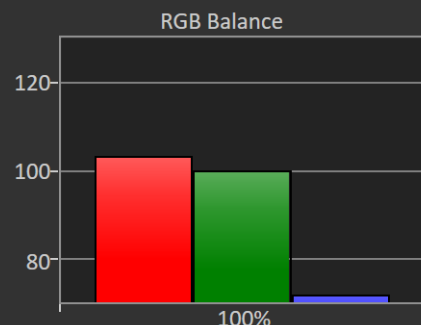

Avg dE2000: 4.31

Max dE2000: 7.81

Current Reading

x: 0.4458 y: 0.5306

fL: 23.48

cd/m²: 80.43