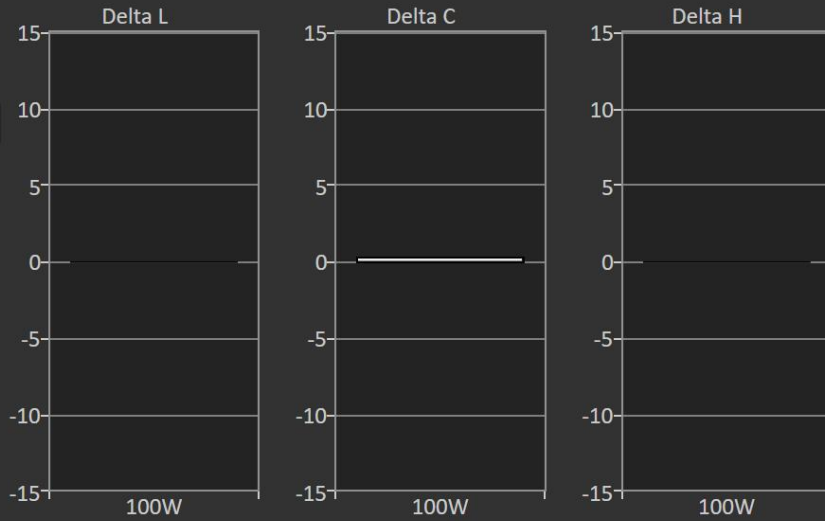

# Color Space: OSD Game 1 calibrated

Dell AW2725DF - sRGB

Portrait Display Calman Ultimate | Target: 99 %

## Color Gamut

dE Formula: 2000

DeltaE 2000