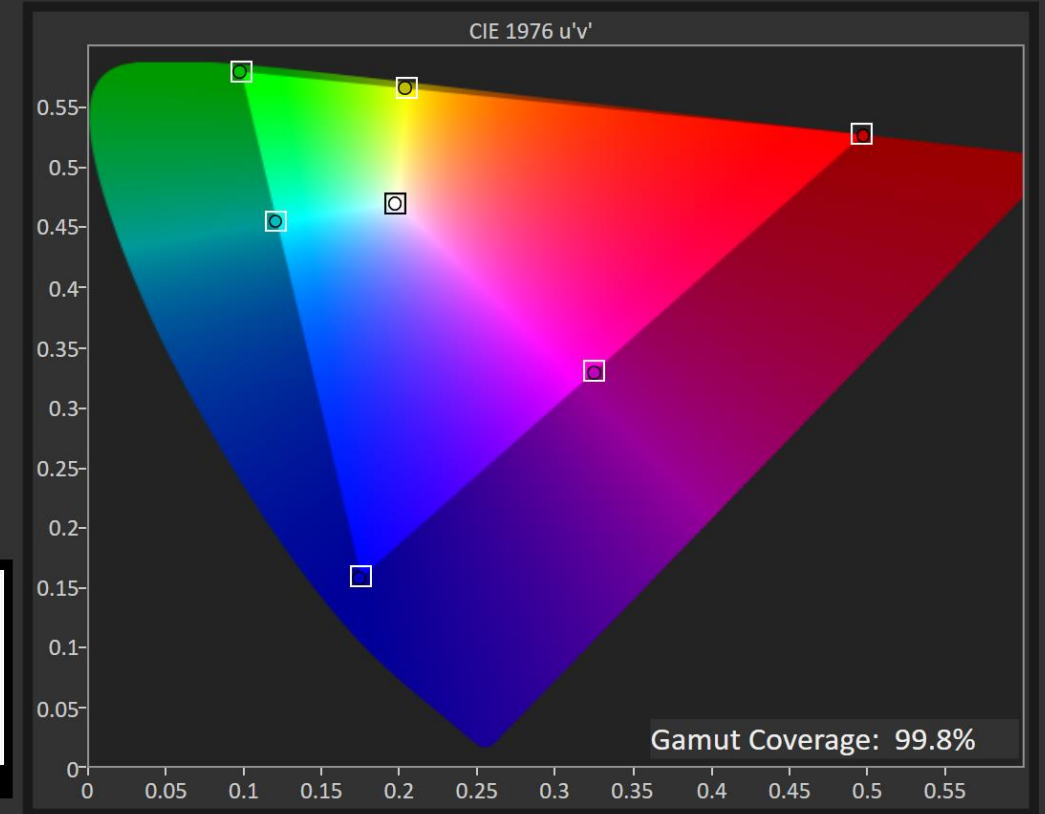

# Saturation: OSD Game 1 calibrated

Dell AW2725DF - sRGB

Portrait Display Calman Ultimate | Target: Avg. DeltaE < 2.5 | Max. DeltaE < 4.5

## Saturation Sweeps

Avg dE2000: 0.53

Max dE2000: 0.92

Current Reading

x: 0.4189 y: 0.5087

fL: 28.76

cd/m<sup>2</sup>: 98.55

	20%	40%	60%	80%	100%
<b>x: CIE31</b>	0.3327	0.3564	0.3768	0.3974	0.4189
<b>y: CIE31</b>	0.3648	0.4030	0.4366	0.4706	0.5087
<b>Y</b>	103.9145	102.2814	101.0269	99.8684	98.5462
<b>Target x:CIE31</b>	0.3344	0.3564	0.3773	0.3969	0.4193
<b>Target y:CIE31</b>	0.3648	0.4013	0.4358	0.4682	0.5053
<b>Target Y</b>	102.3116	100.5158	99.1359	98.0530	97.0060
<b>ΔE 2000</b>	0.8279	0.6074	0.5133	0.5687	0.6410
<b>ΔE ITP</b>	1.4745	1.4643	1.4462	1.8242	2.2732

# Color Space: OSD Game 1 calibrated

Dell AW2725DF – DCI-P3

Portrait Display Calman Ultimate | Target: 99 %

## Color Gamut