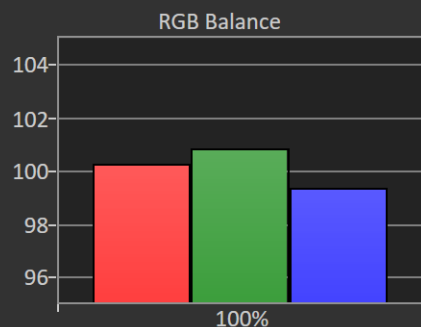

# Saturation: OSD Game 1 calibrated

Dell AW2725DF – DCI-P3

Portrait Display Calman Ultimate | Target: Avg. DeltaE < 2.5 | Max. DeltaE < 4.5

## Saturation Sweeps

Avg dE2000: 0.58

Max dE2000: 0.86

Current Reading

x: 0.4363    y: 0.538

fL: 28.67

cd/m<sup>2</sup>: 98.23

	20%	40%	60%	80%	100%
<b>x: CIE31</b>	0.3376	0.3619	0.3863	0.4102	0.4363
<b>y: CIE31</b>	0.3726	0.4121	0.4520	0.4952	0.5380
<b>Y</b>	103.7845	101.9387	100.7544	99.2340	98.2318
<b>Target x:CIE31</b>	0.3386	0.3620	0.3865	0.4114	0.4378
<b>Target y:CIE31</b>	0.3718	0.4105	0.4510	0.4922	0.5359
<b>Target Y</b>	101.8357	100.0219	98.5079	97.2594	96.1709
<b>ΔE 2000</b>	0.8209	0.5938	0.5660	0.7532	0.6567
<b>ΔE ITP</b>	1.5776	1.5348	1.6928	2.1466	2.0004

# Color Space: OSD Game 1 calibrated

Dell AW2725DF – Adobe RGB

Portrait Display Calman Ultimate | Target: 99 %

## Color Gamut