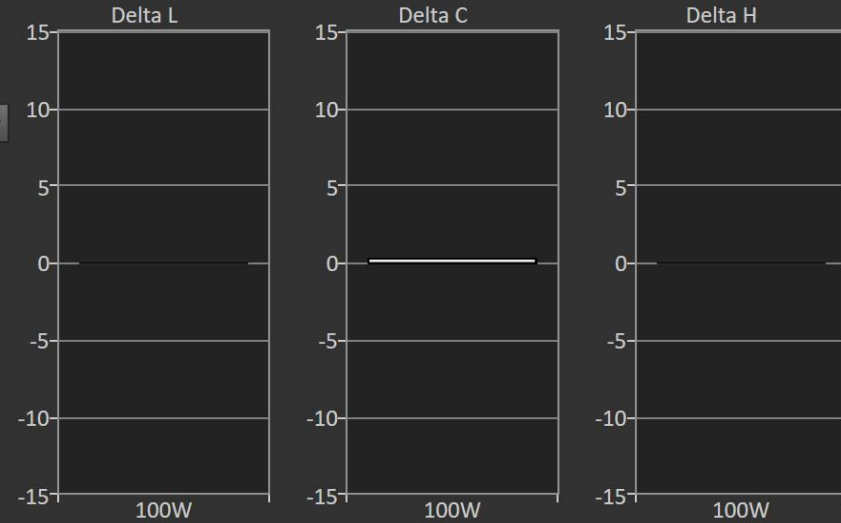

Color Gamut