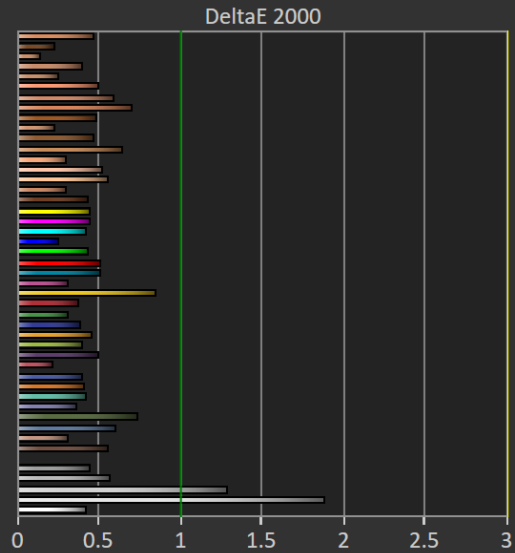

## Color Gamut

dE Formula: 2000

DeltaE 2000

# ColorChecker: OSD Game 1 calibrated

Dell AW2725DF - sRGB

Portrait Display Calman Ultimate | Target: Avg. DeltaE < 2.5 | Max. DeltaE < 4.5

## ColorChecker

Display analysis is performed with the X-Rite/Pantone ColorChecker® target colors.

dE Formula: 2000

Avg dE2000: 0.49

Max dE2000: 1.88

Current Reading

x: 0.4489    y: 0.385

fL: 20.42