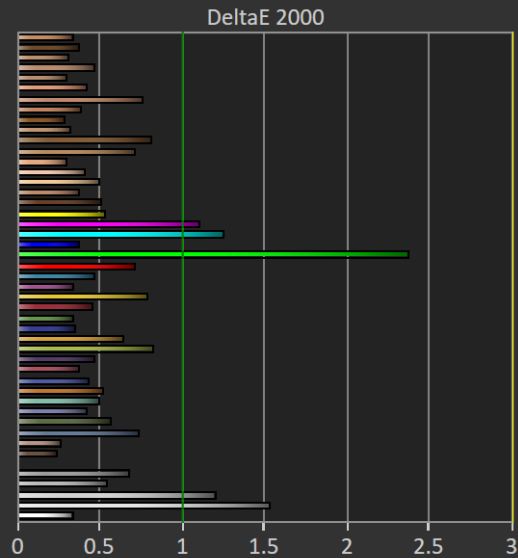

ColorChecker

Display analysis is performed with the X-Rite/Pantone ColorChecker® target colors.

dE Formula: 2000