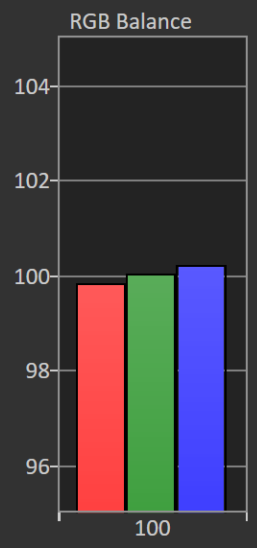

# Gray Scale: OSD Game 1 calibrated

Dell AW2725DF – sRGB/DCI-P3/Adobe RGB

Portrait Display Calman Ultimate | Target: Avg. DeltaE < 2.0 | CCT 6500K | Gamma 2.2

## Grayscale - Multi

Avg dE2000: 0.6

Avg CCT: 6574

Contrast Ratio: 145151

Average Gamma: 2.173

## Color Gamut

dE Formula: 2000

DeltaE 2000