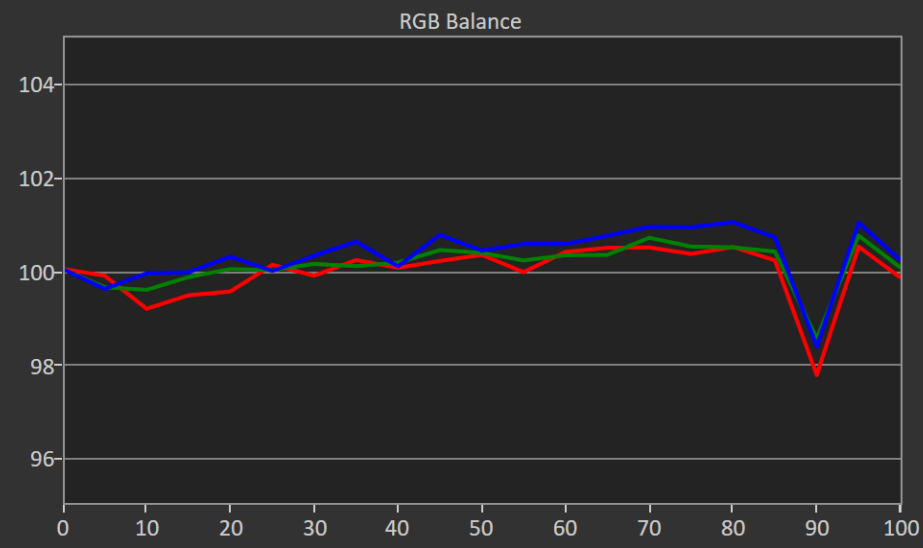

# Gray Scale: OSD Game 1 calibrated

Dell AW2725DF – sRGB/DCI-P3/Adobe RGB

Portrait Display Calman Ultimate | Target: Avg. DeltaE < 2.0 | CCT 6500K | Gamma 2.2

## Grayscale - Multi

Avg dE2000: 0.6

Avg CCT: 6574

Contrast Ratio: 145151

Average Gamma: 2.173

## Color Gamut

dE Formula: 2000

DeltaE 2000