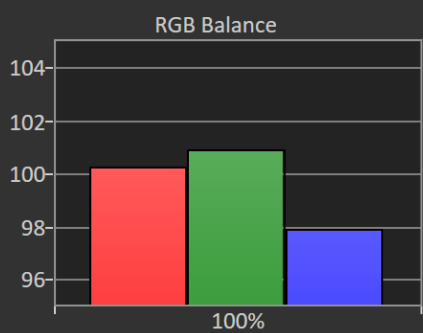

# Saturation: OSD Game 1 calibrated

Dell AW2725DF – Adobe RGB

Portrait Display Calman Ultimate | Target: Avg. DeltaE < 2.5 | Max. DeltaE < 4.5

## Saturation Sweeps

Avg dE2000: 0.64

Max dE2000: 2.41

Current Reading

x: 0.4258    y: 0.5215

fL: 28.79

cd/m<sup>2</sup>: 98.63

	20%	40%	60%	80%	100%
<b>x: CIE31</b>	0.3335	0.3582	0.3814	0.4042	0.4258
<b>y: CIE31</b>	0.3666	0.4063	0.4437	0.4814	0.5215
<b>Y</b>	103.8301	102.4462	100.8026	99.9949	98.6272
<b>Target x:CIE31</b>	0.3355	0.3588	0.3812	0.4037	0.4271
<b>Target y:CIE31</b>	0.3666	0.4053	0.4423	0.4794	0.5181
<b>Target Y</b>	102.1224	100.2511	98.8133	97.6277	96.5940
<b>ΔE 2000</b>	0.9463	0.6418	0.5356	0.6460	0.7560
<b>ΔE ITP</b>	1.6324	1.6778	1.5810	2.0821	2.4394