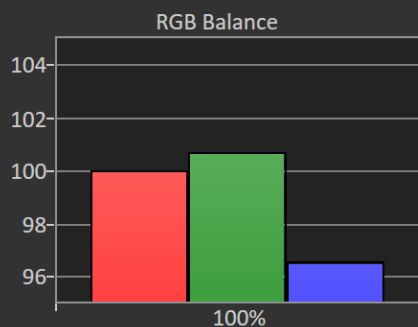

# Saturation: OSD Game 1 calibrated

Dell AW2725DF - sRGB

Portrait Display Calman Ultimate | Target: Avg. DeltaE < 2.5 | Max. DeltaE < 4.5

## Saturation Sweeps

Avg dE2000: 0.53

Max dE2000: 0.92

Current Reading

x: 0.4189 y: 0.5087

fL: 28.76

cd/m<sup>2</sup>: 98.55

	20%	40%	60%	80%	100%
<b>x: CIE31</b>	0.3327	0.3564	0.3768	0.3974	0.4189
<b>y: CIE31</b>	0.3648	0.4030	0.4366	0.4706	0.5087
<b>Y</b>	103.9145	102.2814	101.0269	99.8684	98.5462
<b>Target x:CIE31</b>	0.3344	0.3564	0.3773	0.3969	0.4193
<b>Target y:CIE31</b>	0.3648	0.4013	0.4358	0.4682	0.5053
<b>Target Y</b>	102.3116	100.5158	99.1359	98.0530	97.0060
<b>ΔE 2000</b>	0.8279	0.6074	0.5133	0.5687	0.6410
<b>ΔE ITP</b>	1.4745	1.4643	1.4462	1.8242	2.2732

# Color Space: OSD Game 1 calibrated

Dell AW2725DF – DCI-P3

Portrait Display Calman Ultimate | Target: 99 %

## Color Gamut