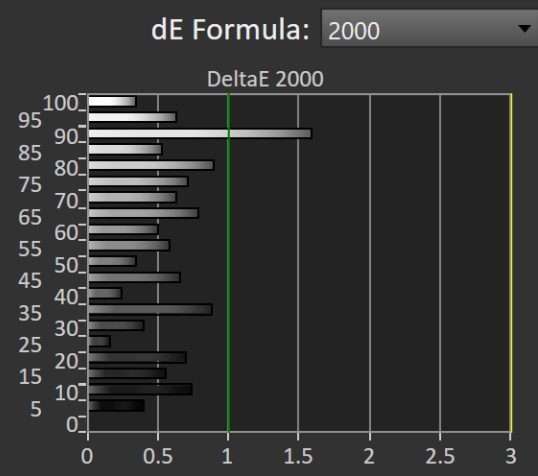

# Gray Scale: OSD Game 1 calibrated

Dell AW2725DF – sRGB/DCI-P3/Adobe RGB

Portrait Display Calman Ultimate | Target: Avg. DeltaE < 2.0 | CCT 6500K | Gamma 2.2

## Grayscale - Multi

Avg dE2000: 0.6

Avg CCT: 6574

Contrast Ratio: 145151

Average Gamma: 2.173

## Color Gamut

dE Formula: 2000

DeltaE 2000