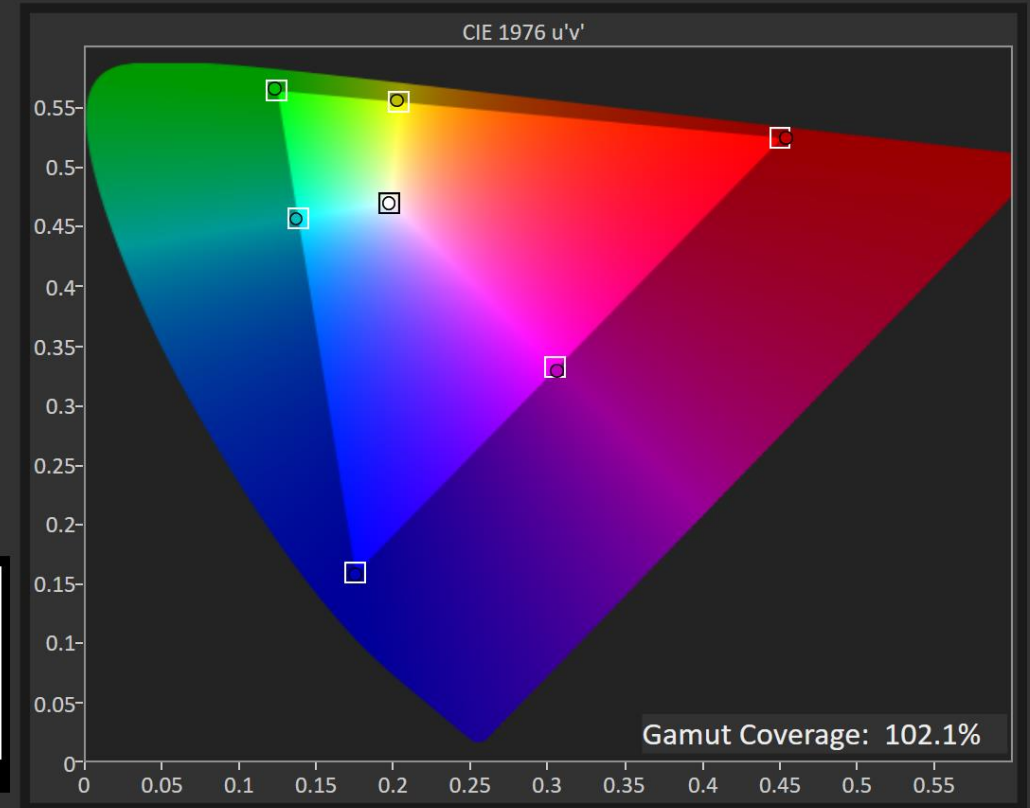

# Color Space: OSD Game 1 calibrated

Dell AW2725DF - sRGB

Portrait Display Calman Ultimate | Target: 99 %

## Color Gamut

dE Formula: 2000

DeltaE 2000