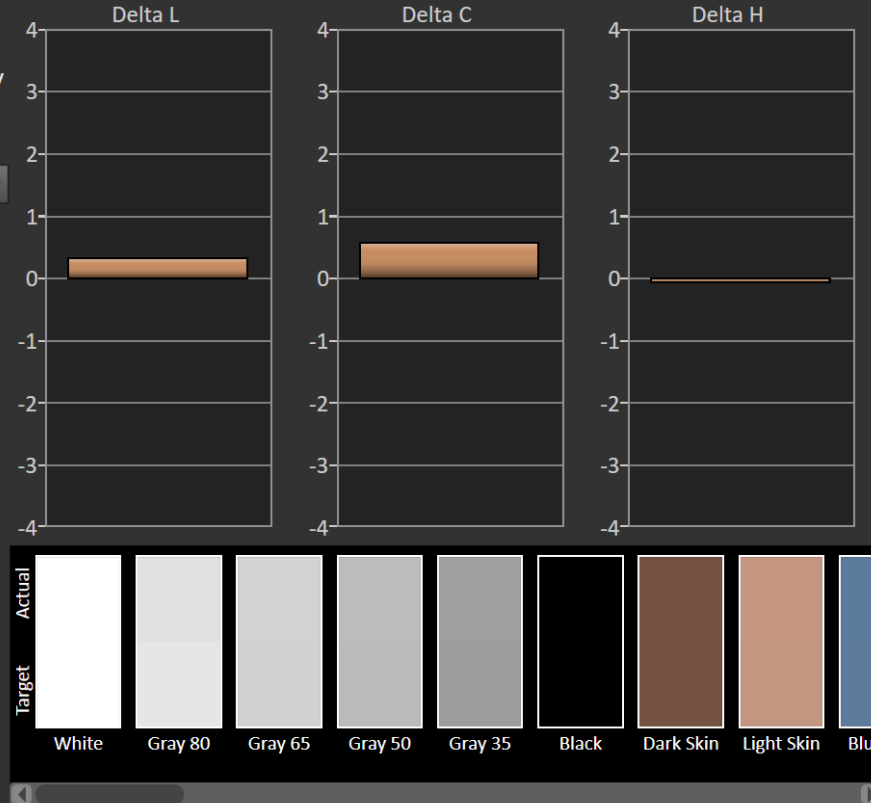

## Color Gamut

## Current Reading

x: 0.3121    y: 0.3288  
fL: 58.57  
cd/m<sup>2</sup>: 200.66

	White	Red	Green	Blue	Cyan	Magenta	Yellow	100W
x: CIE31	0.3118	0.6434	0.2338	0.1492	0.1821	0.3537	0.4262	0.3121
y: CIE31	0.3280	0.3291	0.6948	0.0590	0.3278	0.1708	0.5214	0.3288
Y	106.2896	31.2559	68.8199	7.9667	76.2633	39.2729	98.3513	200.66
Target Y	104.5442	31.0874	65.5863	7.8706	73.4569	38.9579	96.6737	200.66
ΔE 2000	0.5826	0.3975	2.4190	0.3037	1.2728	0.3925	0.6622	0.3291
ΔE ITD	1.2270	2.1032	0.0212	2.2402	5.5220	1.7467	2.2608	0.3291

# ColorChecker: OSD Game 1 calibrated

Dell AW2725DF – Adobe RGB

Portrait Display Calman Ultimate | Target: Avg. DeltaE < 2.5 | Max. DeltaE < 4.5

## ColorChecker

Display analysis is performed with the X-Rite/Pantone ColorChecker® target colors.

dE Formula: 2000

Avg dE2000: 0.58

Max dE2000: 2.37

Current Reading

x: 0.4481    y: 0.3833

fl: 20.37