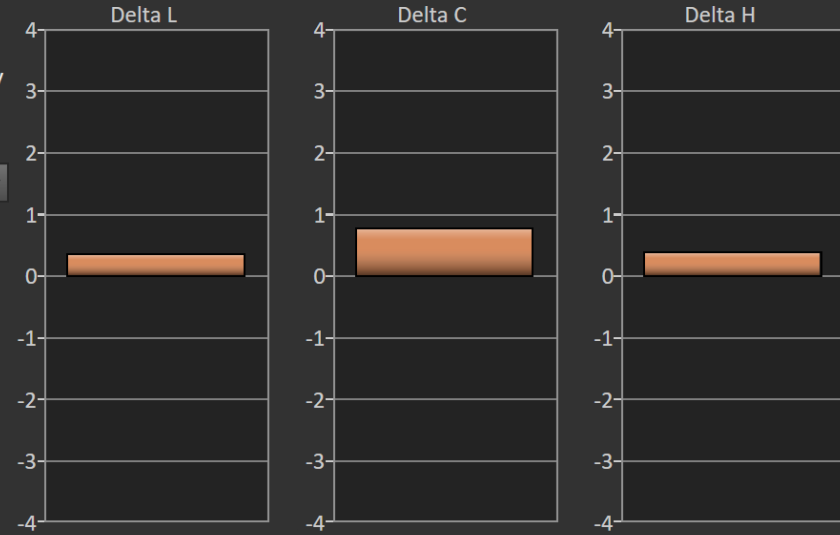

ColorChecker

Display analysis is performed with the X-Rite/Pantone ColorChecker® target colors.

dE Formula: 2000