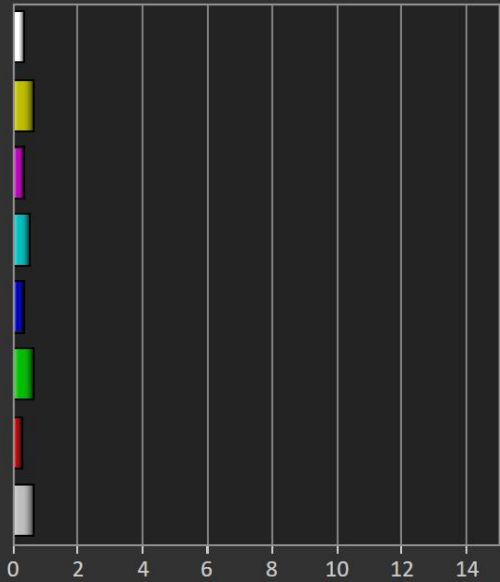

# Color Space: OSD Game 1 calibrated

Dell AW2725DF - sRGB

Portrait Display Calman Ultimate | Target: 99 %

## Color Gamut

dE Formula: 2000

DeltaE 2000