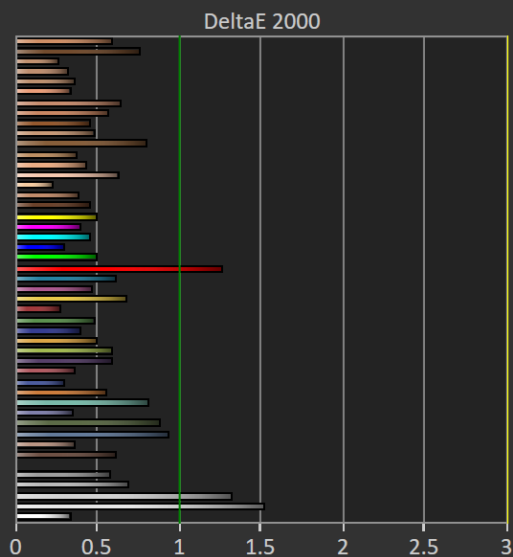

ColorChecker

Display analysis is performed with the X-Rite/Pantone ColorChecker® target colors.

dE Formula: 2000